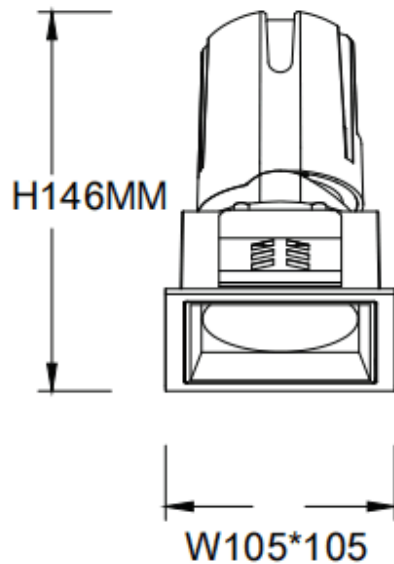

ZENITH IP65S

Lavov downlight from the family ZENITH IP65S with a power of 30W and a 24 degrees beam angle. CCT 4000K. White color. With a total lumen output of 2400lm and a luminous efficacy of 80lm/W. Made in Die Cast Aluminum. IP65degree of protection. Class II isolation. ON/OFFdriver. UGR19. CRI90.

Dimensions

Product dimensions (mm) **105*105*146mm**

Scheme

Item code	86.D085.2421.01
Product type	Indoor
Category	Downlights
Family	ZENITH
Subfamily	ZENITH IP65S
Pictograms	

Product	
Real power (W)	30
Real luminous flux (Lm)	2400
Luminous efficiency (Lm/W)	80
Beam angle (º)	24
Life time (h)	50000 h L80B10
IP	65
Electrical class insulation	Clas II
Colour	White
U. G. R	19
Control gear included	Yes
Control gear	ON/OFF
Flicker Free	Yes
Light source	LED
Type of LED	COB
Colour temperature (K)	4000
Colour consistency (SDCM)	SDCM<3
CRI	90