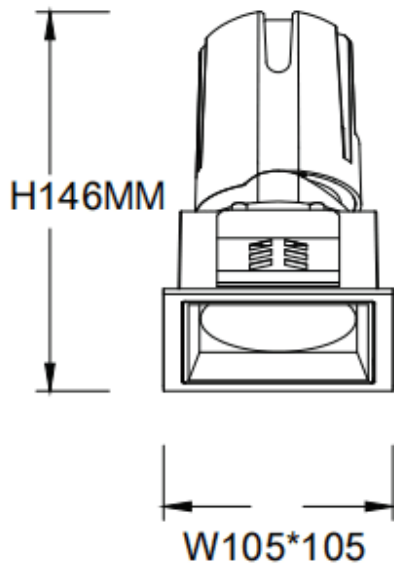

ZENITH IP65S

Lavov downlight from the family ZENITH IP65S with a power of 30W and a 24 degrees beam angle. CCT 4000K. Black color. With a total lumen output of 2400lm and a luminous efficacy of 80lm/W. Made in Die Cast Aluminum. IP65degree of protection. Class II isolation. ON/OFFdriver. UGR19. CRI90.

Dimensions

Product dimensions (mm) **105*105*146mm**

Scheme

Item code	86.D085.2421.02
Product type	Indoor
Category	Downlights
Family	ZENITH
Subfamily	ZENITH IP65S
Pictograms	

Product	
Real power (W)	30
Real luminous flux (Lm)	2400
Luminous efficiency (Lm/W)	80
Beam angle (º)	24
Life time (h)	50000 h L80B10
IP	65
Electrical class insulation	Clas II
Colour	Black
U. G. R	19
Control gear included	Yes
Control gear	ON/OFF
Flicker Free	Yes
Light source	LED
Type of LED	COB
Colour temperature (K)	4000
Colour consistency (SDCM)	SDCM<3
CRI	90