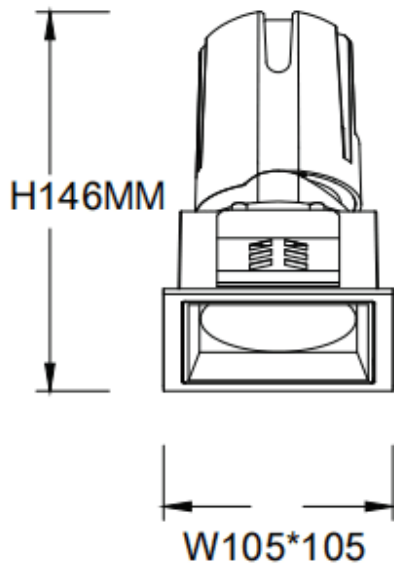

ZENITH IP65S

Lavov downlight from the family ZENITH IP65S with a power of 30W and a 24 degrees beam angle. CCT 4000K. Black color. With a total lumen output of 2400lm and a luminous efficacy of 80lm/W. Made in Die Cast Aluminum. IP65degree of protection. Class II isolation. ON/OFFdriver. UGR19. CRI90.

Dimensions

Product dimensions (mm) **105*105*146mm**

Scheme

Item code	86.D085.2421.02
Product type	Indoor
Category	Downlights
Family	ZENITH
Subfamily	ZENITH IP65S
Pictograms	

Product	
Real power (W)	30
Real luminous flux (Lm)	2400
Luminous efficiency (Lm/W)	80
Beam angle (°)	24
Life time (h)	50000 h L80B10
IP	65
Electrical class insulation	Clas II
Colour	Black
U. G. R	19
Control gear included	Yes
Control gear	ON/OFF
Flicker Free	Yes
Light source	LED
Type of LED	COB
Colour temperature (K)	4000
Colour consistency (SDCM)	SDCM3
CRI	90