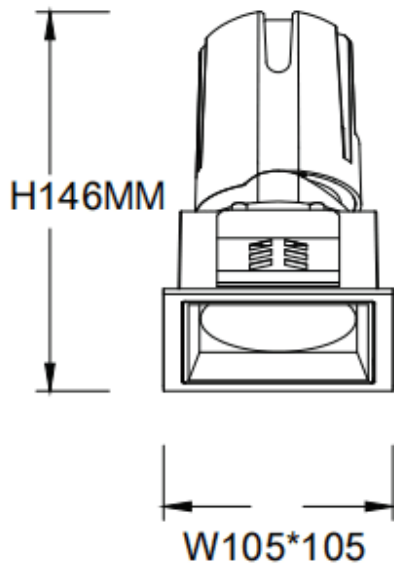

ZENITH IP65S

Lavov downlight from the family ZENITH IP65S with a power of 30W and a 36 degrees beam angle. CCT 4000K. Black color. With a total lumen output of 2400lm and a luminous efficacy of 80lm/W. Made in Die Cast Aluminum. IP65 degree of protection. Class II isolation. ON/OFF driver. UGR19. CRI90.

Dimensions

Product dimensions (mm) **105*105*146mm**

Scheme

Item code	86.D085.2431.02
Product type	Indoor
Category	Downlights
Family	ZENITH
Subfamily	ZENITH IP65S
Pictograms	

Product	
Real power (W)	30
Real luminous flux (Lm)	2400
Luminous efficiency (Lm/W)	80
Beam angle (&ordm;)	36
Life time (h)	50000 h L80B10
IP	65
Electrical class insulation	Clas II
Colour	Black
U. G. R	19
Control gear included	Yes
Control gear	ON/OFF
Flicker Free	Yes
Light source	LED
Type of LED	COB
Colour temperature (K)	4000
Colour consistency (SDCM)	SDCM<3
CRI	90