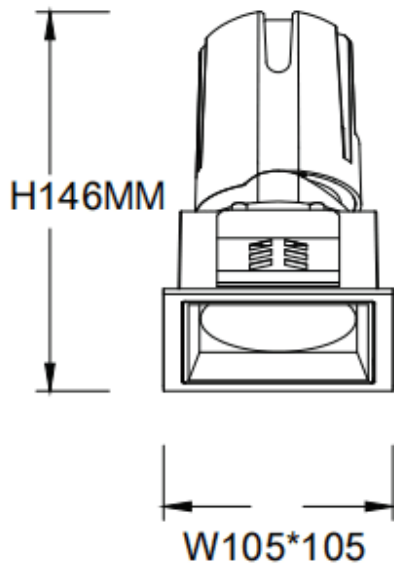

ZENITH IP65S

Lavov downlight from the family ZENITH IP65S with a power of 30W and a 36 degrees beam angle. CCT 4000K. Black color. With a total lumen output of 2400lm and a luminous efficacy of 80lm/W. Made in Die Cast Aluminum. IP65 degree of protection. Class II isolation. DALI driver. UGR19. CRI90.

Dimensions

Product dimensions (mm) **105*105*146mm**

Scheme

Item code	86.D085.2433.02
Product type	Indoor
Category	Downlights
Family	ZENITH
Subfamily	ZENITH IP65S
Pictograms	

Product	
Real power (W)	30
Real luminous flux (Lm)	2400
Luminous efficiency (Lm/W)	80
Beam angle (º)	36
Life time (h)	50000 h L80B10
IP	65
Electrical class insulation	Clas II
Colour	Black
U. G. R	19
Control gear included	Yes
Control gear	DALI
Flicker Free	Yes
Light source	LED
Type of LED	COB
Colour temperature (K)	4000
Colour consistency (SDCM)	SDCM<3
CRI	90