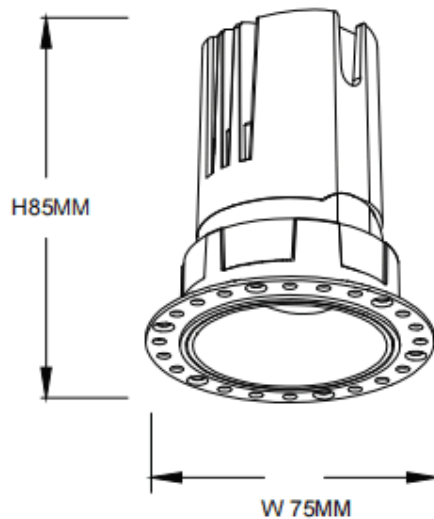

ZENITH IP65R Trimless

Lavov downlight from the family ZENITH IP65R Trimless with a power of 10W and a 24 degrees beam angle. CCT 3000K. White color. With a total lumen output of 800lm and a luminous efficacy of 80lm/W. Made in Die Cast Aluminum. IP65degree of protection. Class II isolation. ON/OFFdriver. UGR19. CRI90.

Dimensions

Product dimensions (mm) $\phi 75 \times H85 \text{mm}$

Scheme

Photometry

Item code	86.D086.0321.01
Product type	Indoor
Category	Downlights
Family	ZENITH
Subfamily	ZENITH IP65R Trimless
Pictograms	

Product	
Real power (W)	10
Real luminous flux (Lm)	800
Luminous efficiency (Lm/W)	80
Beam angle (°)	24
Life time (h)	50000 h L80B10
IP	65
Electrical class insulation	Clas II
Colour	White
U. G. R	19
Control gear included	Yes
Control gear	ON/OFF
Flicker Free	Yes
Light source	LED
Type of LED	COB
Colour temperature (K)	3000
Colour consistency (SDCM)	SDCM3
CRI	90