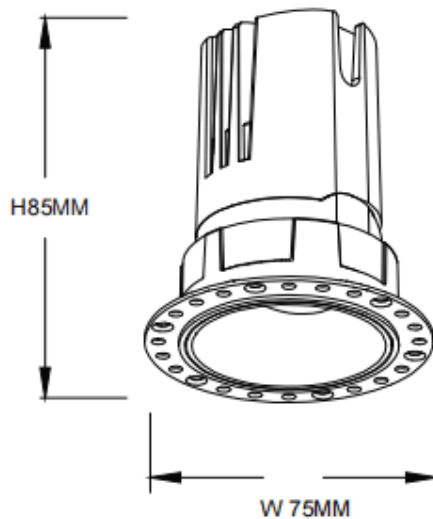

### ZENITH IP65R Trimless

Lavov downlight from the family ZENITH IP65R Trimless with a power of 10W and a 60 degrees beam angle. CCT 3000K. Black color. With a total lumen output of 800lm and a luminous efficacy of 80lm/W. Made in Die Cast Aluminum. IP65degree of protection. Class II isolation. ON/OFFdriver. UGR19. CRI90.

### Dimensions

Product dimensions (mm)  $\phi 75 \times H85 \text{mm}$

### Photometry

|              |   |
|--------------|---|
| Item code    | 86.D086.0341.02   |
| Product type | Indoor  |
| Category     | Downlights  |
| Family       | ZENITH  |
| Subfamily    | ZENITH IP65R Trimless   |
| Pictograms   |  |

|                             |                |
|-----------------------------|----------------|
| <b>Product</b>              |                |
| Real power (W)              | 10             |
| Real luminous flux (Lm)     | 800            |
| Luminous efficiency (Lm/W)  | 80             |
| Beam angle (°)              | 60             |
| Life time (h)               | 50000 h L80B10 |
| IP                          | 65             |
| Electrical class insulation | Clas II        |
| Colour                      | Black          |
| U. G. R                     | 19             |
| Control gear included       | Yes            |
| Control gear                | ON/OFF         |
| Flicker Free                | Yes            |
| Light source                | LED            |
| Type of LED                 | COB            |
| Colour temperature (K)      | 3000           |
| Colour consistency (SDCM)   | SDCM3          |
| CRI                         | 90             |