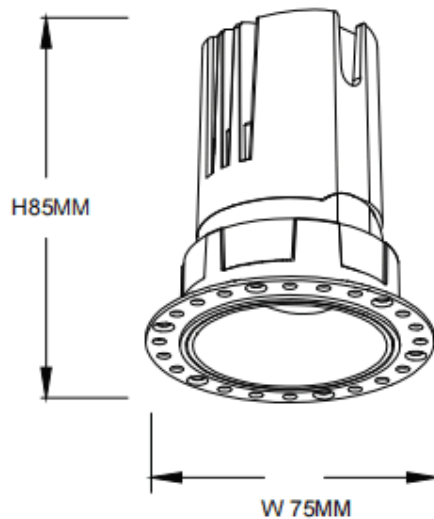

### ZENITH IP65R Trimless

Lavov downlight from the family ZENITH IP65R Trimless with a power of 10W and a 24 degrees beam angle. CCT 4000K. White color. With a total lumen output of 800lm and a luminous efficacy of 80lm/W. Made in Die Cast Aluminum. IP65degree of protection. Class II isolation. ON/OFFdriver. UGR19. CRI90.

### Dimensions

Product dimensions (mm)  $\phi 75 \times H85 \text{mm}$

### Photometry

Item code	86.D086.0421.01
Product type	Indoor
Category	Downlights
Family	ZENITH
Subfamily	ZENITH IP65R Trimless
Pictograms	

Product	
Real power (W)	10
Real luminous flux (Lm)	800
Luminous efficiency (Lm/W)	80
Beam angle (&ordm;)	24
Life time (h)	50000 h L80B10
IP	65
Electrical class insulation	Clas II
Colour	White
U. G. R	19
Control gear included	Yes
Control gear	ON/OFF
Flicker Free	Yes
Light source	LED
Type of LED	COB
Colour temperature (K)	4000
Colour consistency (SDCM)	SDCM<3
CRI	90