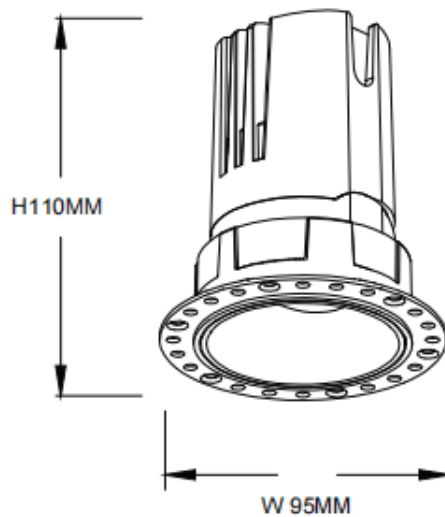

### ZENITH IP65R Trimless

Lavov downlight from the family ZENITH IP65R Trimless with a power of 20W and a 12 degrees beam angle. CCT 3000K. White color. With a total lumen output of 1600lm and a luminous efficacy of 80lm/W. Made in Die Cast Aluminum. IP65degree of protection. Class II isolation. ON/OFFdriver. UGR19. CRI90.

#### Dimensions

Product dimensions (mm)  $\phi 95 \times H110 \text{mm}$

#### Scheme

Item code	86.D086.1311.01
Product type	Indoor
Category	Downlights
Family	ZENITH
Subfamily	ZENITH IP65R Trimless
Pictograms	

Product	
Real power (W)	20
Real luminous flux (Lm)	1600
Luminous efficiency (Lm/W)	80
Beam angle (°)	12
Life time (h)	50000 h L80B10
IP	65
Electrical class insulation	Clas II
Colour	White
U. G. R	19
Control gear included	Yes
Control gear	ON/OFF
Flicker Free	Yes
Light source	LED
Type of LED	COB
Colour temperature (K)	3000
Colour consistency (SDCM)	SDCM3
CRI	90