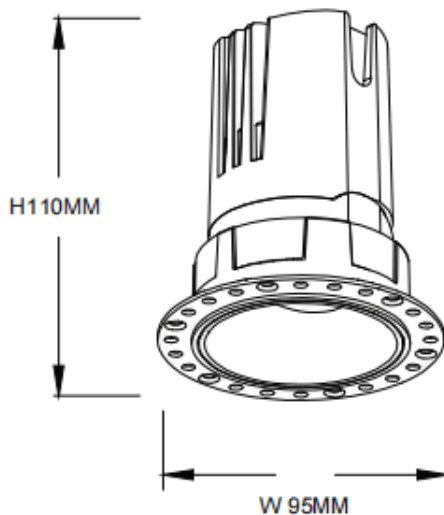

ZENITH IP65R Trimless

Lavov downlight from the family ZENITH IP65R Trimless with a power of 20W and a 12 degrees beam angle. CCT 3000K. Black color. With a total lumen output of 1600lm and a luminous efficacy of 80lm/W. Made in Die Cast Aluminum. IP65 degree of protection. Class II isolation. DALI driver. UGR19. CRI90.

Dimensions

Product dimensions (mm) $\phi 95 \times H110 \text{mm}$

Scheme

Item code	86.D086.1313.02
Product type	Indoor
Category	Downlights
Family	ZENITH
Subfamily	ZENITH IP65R Trimless
Pictograms	

Product	
Real power (W)	20
Real luminous flux (Lm)	1600
Luminous efficiency (Lm/W)	80
Beam angle (º)	12
Life time (h)	50000 h L80B10
IP	65
Electrical class insulation	Clas II
Colour	Black
U. G. R	19
Control gear included	Yes
Control gear	DALI
Flicker Free	Yes
Light source	LED
Type of LED	COB
Colour temperature (K)	3000
Colour consistency (SDCM)	SDCM<3
CRI	90