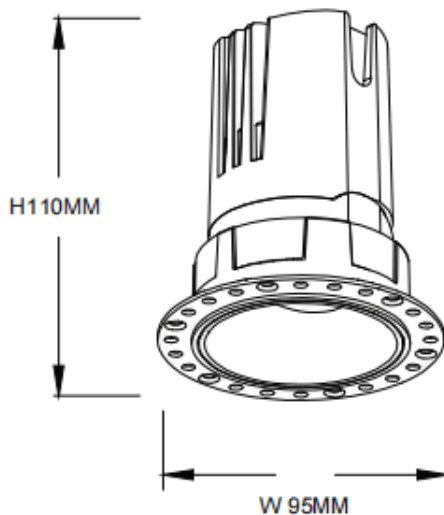

### ZENITH IP65R Trimless

Lavov downlight from the family ZENITH IP65R Trimless with a power of 20W and a 24 degrees beam angle. CCT 3000K. White color. With a total lumen output of 1600lm and a luminous efficacy of 80lm/W. Made in Die Cast Aluminum. IP65 degree of protection. Class II isolation. ON/OFF driver. UGR19. CRI90.

#### Dimensions

Product dimensions (mm)  $\phi 95 \times H110 \text{mm}$

#### Scheme

Item code	86.D086.1321.01
Product type	Indoor
Category	Downlights
Family	ZENITH
Subfamily	ZENITH IP65R Trimless
Pictograms	

Product	
Real power (W)	20
Real luminous flux (Lm)	1600
Luminous efficiency (Lm/W)	80
Beam angle (&ordm;)	24
Life time (h)	50000 h L80B10
IP	65
Electrical class insulation	Clas II
Colour	White
U. G. R	19
Control gear included	Yes
Control gear	ON/OFF
Flicker Free	Yes
Light source	LED
Type of LED	COB
Colour temperature (K)	3000
Colour consistency (SDCM)	SDCM<3
CRI	90