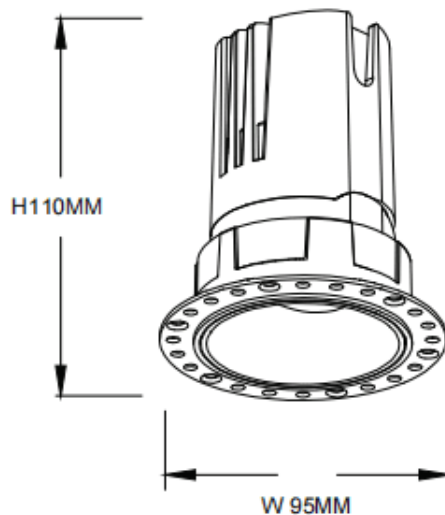

ZENITH IP65R Trimless

Lavov downlight from the family ZENITH IP65R Trimless with a power of 20W and a 24 degrees beam angle. CCT 3000K. Black color. With a total lumen output of 1600lm and a luminous efficacy of 80lm/W. Made in Die Cast Aluminum. IP65 degree of protection. Class II isolation. ON/OFF driver. UGR19. CRI90.

Dimensions

Product dimensions (mm) $\phi 95 \times H110 \text{mm}$

Scheme

Item code	86.D086.1321.02
Product type	Indoor
Category	Downlights
Family	ZENITH
Subfamily	ZENITH IP65R Trimless
Pictograms	

Product	
Real power (W)	20
Real luminous flux (Lm)	1600
Luminous efficiency (Lm/W)	80
Beam angle (°)	24
Life time (h)	50000 h L80B10
IP	65
Electrical class insulation	Clas II
Colour	Black
U. G. R	19
Control gear included	Yes
Control gear	ON/OFF
Flicker Free	Yes
Light source	LED
Type of LED	COB
Colour temperature (K)	3000
Colour consistency (SDCM)	SDCM3
CRI	90