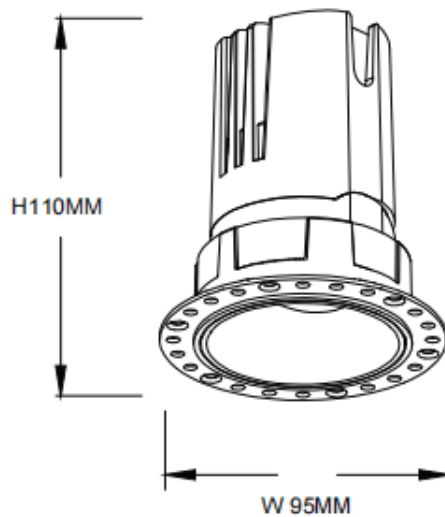

ZENITH IP65R Trimless

Lavov downlight from the family ZENITH IP65R Trimless with a power of 20W and a 24 degrees beam angle. CCT 3000K. White color. With a total lumen output of 1600lm and a luminous efficacy of 80lm/W. Made in Die Cast Aluminum. IP65 degree of protection. Class II isolation. DALI driver. UGR19. CRI90.

Dimensions

Product dimensions (mm) $\phi 95 \times H110 \text{mm}$

Scheme

Item code	86.D086.1323.01
Product type	Indoor
Category	Downlights
Family	ZENITH
Subfamily	ZENITH IP65R Trimless
Pictograms	

Product	
Real power (W)	20
Real luminous flux (Lm)	1600
Luminous efficiency (Lm/W)	80
Beam angle (º)	24
Life time (h)	50000 h L80B10
IP	65
Electrical class insulation	Clas II
Colour	White
U. G. R	19
Control gear included	Yes
Control gear	DALI
Flicker Free	Yes
Light source	LED
Type of LED	COB
Colour temperature (K)	3000
Colour consistency (SDCM)	SDCM<3
CRI	90