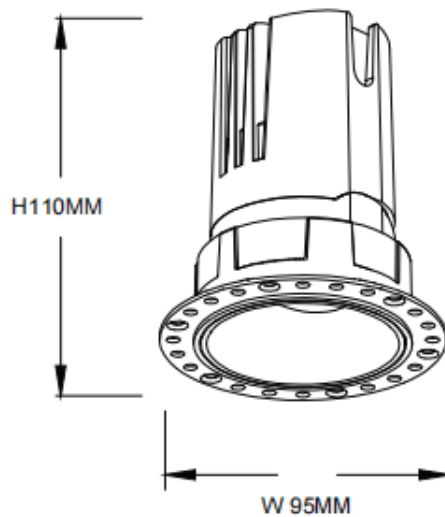

ZENITH IP65R Trimless

Lavov downlight from the family ZENITH IP65R Trimless with a power of 20W and a 36 degrees beam angle. CCT 3000K. White color. With a total lumen output of 1600lm and a luminous efficacy of 80lm/W. Made in Die Cast Aluminum. IP65 degree of protection. Class II isolation. DALI driver. UGR19. CRI90.

Dimensions

Product dimensions (mm) $\phi 95 \times H110 \text{mm}$

Scheme

Item code	86.D086.1333.01
Product type	Indoor
Category	Downlights
Family	ZENITH
Subfamily	ZENITH IP65R Trimless
Pictograms	

Product	
Real power (W)	20
Real luminous flux (Lm)	1600
Luminous efficiency (Lm/W)	80
Beam angle (º)	36
Life time (h)	50000 h L80B10
IP	65
Electrical class insulation	Clas II
Colour	White
U. G. R	19
Control gear included	Yes
Control gear	DALI
Flicker Free	Yes
Light source	LED
Type of LED	COB
Colour temperature (K)	3000
Colour consistency (SDCM)	SDCM<3
CRI	90