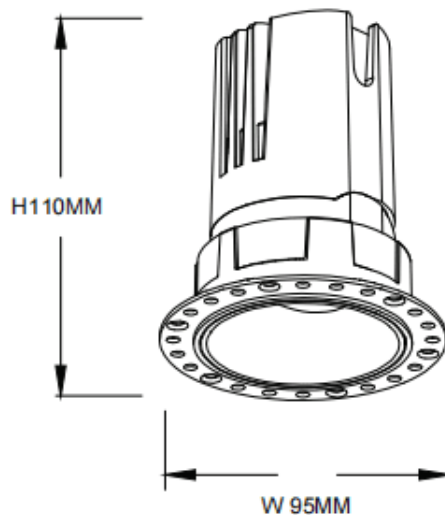

ZENITH IP65R Trimless

Lavov downlight from the family ZENITH IP65R Trimless with a power of 20W and a 36 degrees beam angle. CCT 3000K. White color. With a total lumen output of 1600lm and a luminous efficacy of 80lm/W. Made in Die Cast Aluminum. IP65 degree of protection. Class II isolation. DALI driver. UGR19. CRI90.

Dimensions

Product dimensions (mm) $\phi 95 \times H110 \text{mm}$

Scheme

Item code	86.D086.1333.01
Product type	Indoor
Category	Downlights
Family	ZENITH
Subfamily	ZENITH IP65R Trimless
Pictograms	

Product	
Real power (W)	20
Real luminous flux (Lm)	1600
Luminous efficiency (Lm/W)	80
Beam angle (°)	36
Life time (h)	50000 h L80B10
IP	65
Electrical class insulation	Clas II
Colour	White
U. G. R	19
Control gear included	Yes
Control gear	DALI
Flicker Free	Yes
Light source	LED
Type of LED	COB
Colour temperature (K)	3000
Colour consistency (SDCM)	SDCM3
CRI	90