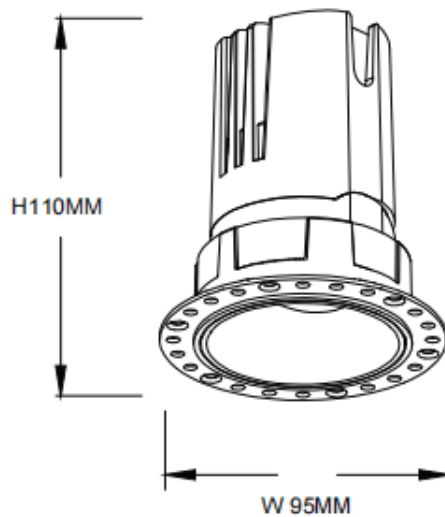

### ZENITH IP65R Trimless

Lavov downlight from the family ZENITH IP65R Trimless with a power of 20W and a 36 degrees beam angle. CCT 3000K. Black color. With a total lumen output of 1600lm and a luminous efficacy of 80lm/W. Made in Die Cast Aluminum. IP65 degree of protection. Class II isolation. DALI driver. UGR19. CRI90.

#### Dimensions

Product dimensions (mm)  $\phi 95 \times H110 \text{mm}$

#### Scheme

Item code	86.D086.1333.02
Product type	Indoor
Category	Downlights
Family	ZENITH
Subfamily	ZENITH IP65R Trimless
Pictograms	

Product	
Real power (W)	20
Real luminous flux (Lm)	1600
Luminous efficiency (Lm/W)	80
Beam angle (&ordm;)	36
Life time (h)	50000 h L80B10
IP	65
Electrical class insulation	Clas II
Colour	Black
U. G. R	19
Control gear included	Yes
Control gear	DALI
Flicker Free	Yes
Light source	LED
Type of LED	COB
Colour temperature (K)	3000
Colour consistency (SDCM)	SDCM<3
CRI	90