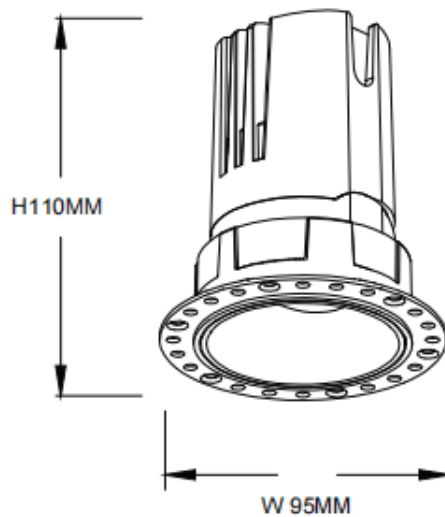

ZENITH IP65R Trimless

Lavov downlight from the family ZENITH IP65R Trimless with a power of 20W and a 60 degrees beam angle. CCT 3000K. White color. With a total lumen output of 1600lm and a luminous efficacy of 80lm/W. Made in Die Cast Aluminum. IP65 degree of protection. Class II isolation. DALI driver. UGR19. CRI90.

Dimensions

Product dimensions (mm) $\phi 95 \times H110 \text{mm}$

Scheme

Item code	86.D086.1343.01
Product type	Indoor
Category	Downlights
Family	ZENITH
Subfamily	ZENITH IP65R Trimless
Pictograms	

Product	
Real power (W)	20
Real luminous flux (Lm)	1600
Luminous efficiency (Lm/W)	80
Beam angle (°)	60
Life time (h)	50000 h L80B10
IP	65
Electrical class insulation	Clas II
Colour	White
U. G. R	19
Control gear included	Yes
Control gear	DALI
Flicker Free	Yes
Light source	LED
Type of LED	COB
Colour temperature (K)	3000
Colour consistency (SDCM)	SDCM3
CRI	90