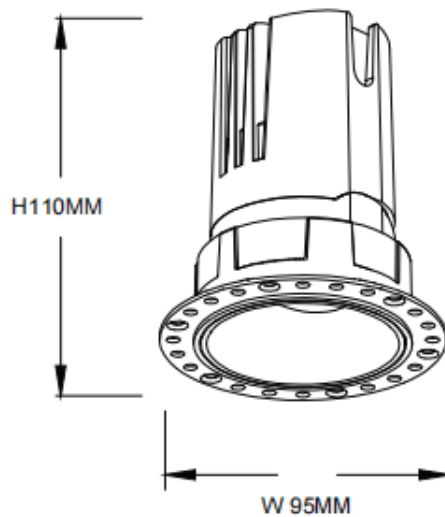

ZENITH IP65R Trimless

Lavov downlight from the family ZENITH IP65R Trimless with a power of 20W and a 12 degrees beam angle. CCT 4000K. Black color. With a total lumen output of 1600lm and a luminous efficacy of 80lm/W. Made in Die Cast Aluminum. IP65degree of protection. Class II isolation. ON/OFFdriver. UGR19. CRI90.

Dimensions

Product dimensions (mm) $\phi 95 \times H110 \text{mm}$

Scheme

Item code	86.D086.1411.02
Product type	Indoor
Category	Downlights
Family	ZENITH
Subfamily	ZENITH IP65R Trimless
Pictograms	

Product	
Real power (W)	20
Real luminous flux (Lm)	1600
Luminous efficiency (Lm/W)	80
Beam angle (°)	12
Life time (h)	50000 h L80B10
IP	65
Electrical class insulation	Clas II
Colour	Black
U. G. R	19
Control gear included	Yes
Control gear	ON/OFF
Flicker Free	Yes
Light source	LED
Type of LED	COB
Colour temperature (K)	4000
Colour consistency (SDCM)	SDCM3
CRI	90