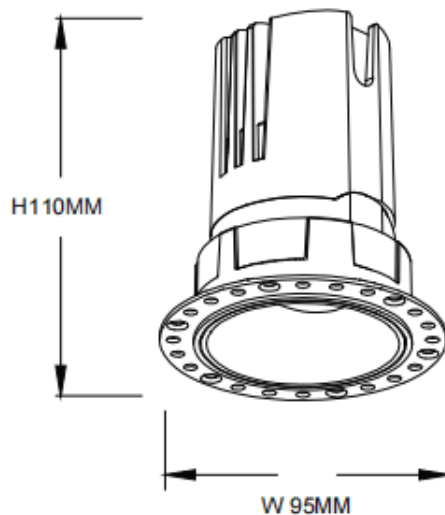

ZENITH IP65R Trimless

Lavov downlight from the family ZENITH IP65R Trimless with a power of 20W and a 12 degrees beam angle. CCT 4000K. White color. With a total lumen output of 1600lm and a luminous efficacy of 80lm/W. Made in Die Cast Aluminum. IP65 degree of protection. Class II isolation. DALI driver. UGR19. CRI90.

Dimensions

Product dimensions (mm) $\phi 95 \times H110 \text{mm}$

Scheme

Item code	86.D086.1413.01
Product type	Indoor
Category	Downlights
Family	ZENITH
Subfamily	ZENITH IP65R Trimless
Pictograms	

Product	
Real power (W)	20
Real luminous flux (Lm)	1600
Luminous efficiency (Lm/W)	80
Beam angle (º)	12
Life time (h)	50000 h L80B10
IP	65
Electrical class insulation	Clas II
Colour	White
U. G. R	19
Control gear included	Yes
Control gear	DALI
Flicker Free	Yes
Light source	LED
Type of LED	COB
Colour temperature (K)	4000
Colour consistency (SDCM)	SDCM<3
CRI	90