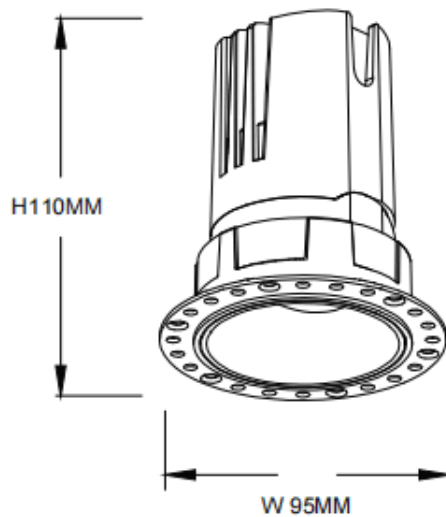

### ZENITH IP65R Trimless

Lavov downlight from the family ZENITH IP65R Trimless with a power of 20W and a 24 degrees beam angle. CCT 4000K. Black color. With a total lumen output of 1600lm and a luminous efficacy of 80lm/W. Made in Die Cast Aluminum. IP65degree of protection. Class II isolation. ON/OFFdriver. UGR19. CRI90.

### Dimensions

Product dimensions (mm)  $\phi 95 \times H110 \text{mm}$

### Scheme

Item code	86.D086.1421.02
Product type	Indoor
Category	Downlights
Family	ZENITH
Subfamily	ZENITH IP65R Trimless
Pictograms	

Product	
Real power (W)	20
Real luminous flux (Lm)	1600
Luminous efficiency (Lm/W)	80
Beam angle (°)	24
Life time (h)	50000 h L80B10
IP	65
Electrical class insulation	Clas II
Colour	Black
U. G. R	19
Control gear included	Yes
Control gear	ON/OFF
Flicker Free	Yes
Light source	LED
Type of LED	COB
Colour temperature (K)	4000
Colour consistency (SDCM)	SDCM<3
CRI	90