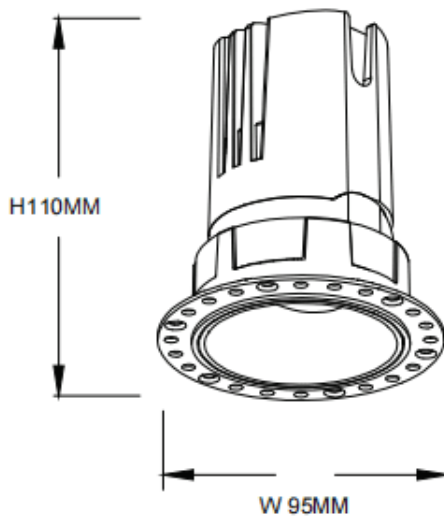

ZENITH IP65R Trimless

Lavov downlight from the family ZENITH IP65R Trimless with a power of 20W and a 24 degrees beam angle. CCT 4000K. White color. With a total lumen output of 1600lm and a luminous efficacy of 80lm/W. Made in Die Cast Aluminum. IP65 degree of protection. Class II isolation. DALI driver. UGR19. CRI90.

Dimensions

Product dimensions (mm) $\phi 95 \times H110 \text{mm}$

Scheme

Item code	86.D086.1423.01
Product type	Indoor
Category	Downlights
Family	ZENITH
Subfamily	ZENITH IP65R Trimless
Pictograms	

Product	
Real power (W)	20
Real luminous flux (Lm)	1600
Luminous efficiency (Lm/W)	80
Beam angle (°)	24
Life time (h)	50000 h L80B10
IP	65
Electrical class insulation	Clas II
Colour	White
U. G. R	19
Control gear included	Yes
Control gear	DALI
Flicker Free	Yes
Light source	LED
Type of LED	COB
Colour temperature (K)	4000
Colour consistency (SDCM)	SDCM3
CRI	90