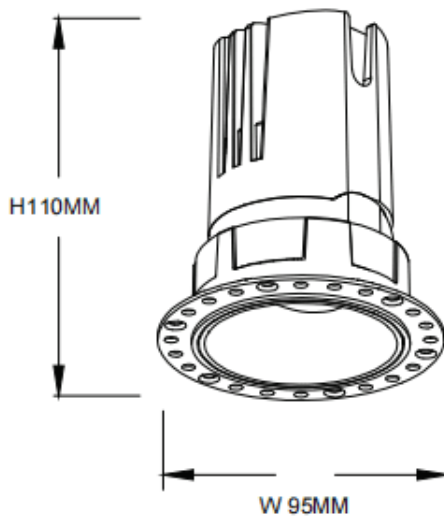

ZENITH IP65R Trimless

Lavov downlight from the family ZENITH IP65R Trimless with a power of 20W and a 24 degrees beam angle. CCT 4000K. White color. With a total lumen output of 1600lm and a luminous efficacy of 80lm/W. Made in Die Cast Aluminum. IP65 degree of protection. Class II isolation. DALI driver. UGR19. CRI90.

Dimensions

Product dimensions (mm) $\phi 95 \times H110 \text{mm}$

Scheme

Item code	86.D086.1423.01
Product type	Indoor
Category	Downlights
Family	ZENITH
Subfamily	ZENITH IP65R Trimless
Pictograms	

Product	
Real power (W)	20
Real luminous flux (Lm)	1600
Luminous efficiency (Lm/W)	80
Beam angle (º)	24
Life time (h)	50000 h L80B10
IP	65
Electrical class insulation	Clas II
Colour	White
U. G. R	19
Control gear included	Yes
Control gear	DALI
Flicker Free	Yes
Light source	LED
Type of LED	COB
Colour temperature (K)	4000
Colour consistency (SDCM)	SDCM<3
CRI	90