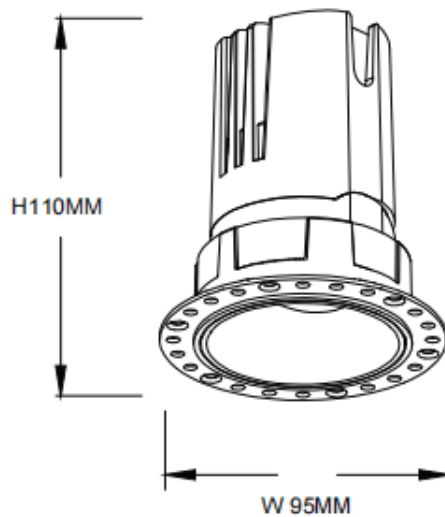

ZENITH IP65R Trimless

Lavov downlight from the family ZENITH IP65R Trimless with a power of 20W and a 24 degrees beam angle. CCT 4000K. Black color. With a total lumen output of 1600lm and a luminous efficacy of 80lm/W. Made in Die Cast Aluminum. IP65 degree of protection. Class II isolation. DALI driver. UGR19. CRI90.

Dimensions

Product dimensions (mm) $\phi 95 \times H110 \text{mm}$

Scheme

Item code	86.D086.1423.02
Product type	Indoor
Category	Downlights
Family	ZENITH
Subfamily	ZENITH IP65R Trimless
Pictograms	

Product	
Real power (W)	20
Real luminous flux (Lm)	1600
Luminous efficiency (Lm/W)	80
Beam angle (º)	24
Life time (h)	50000 h L80B10
IP	65
Electrical class insulation	Clas II
Colour	Black
U. G. R	19
Control gear included	Yes
Control gear	DALI
Flicker Free	Yes
Light source	LED
Type of LED	COB
Colour temperature (K)	4000
Colour consistency (SDCM)	SDCM<3
CRI	90