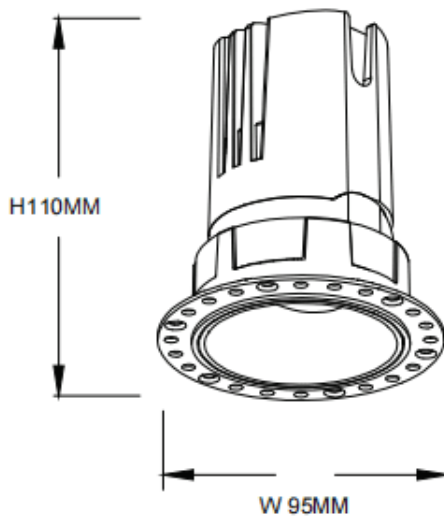

### ZENITH IP65R Trimless

Lavov downlight from the family ZENITH IP65R Trimless with a power of 20W and a 36 degrees beam angle. CCT 4000K. White color. With a total lumen output of 1600lm and a luminous efficacy of 80lm/W. Made in Die Cast Aluminum. IP65 degree of protection. Class II isolation. ON/OFF driver. UGR19. CRI90.

#### Dimensions

Product dimensions (mm)  $\phi 95 \times H110 \text{mm}$

#### Scheme

Item code	86.D086.1431.01
Product type	Indoor
Category	Downlights
Family	ZENITH
Subfamily	ZENITH IP65R Trimless
Pictograms	

Product	
Real power (W)	20
Real luminous flux (Lm)	1600
Luminous efficiency (Lm/W)	80
Beam angle (°)	36
Life time (h)	50000 h L80B10
IP	65
Electrical class insulation	Clas II
Colour	White
U. G. R	19
Control gear included	Yes
Control gear	ON/OFF
Flicker Free	Yes
Light source	LED
Type of LED	COB
Colour temperature (K)	4000
Colour consistency (SDCM)	SDCM3
CRI	90