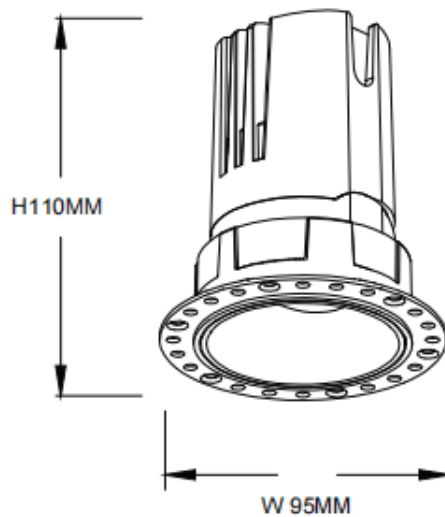

### ZENITH IP65R Trimless

Lavov downlight from the family ZENITH IP65R Trimless with a power of 20W and a 36 degrees beam angle. CCT 4000K. Black color. With a total lumen output of 1600lm and a luminous efficacy of 80lm/W. Made in Die Cast Aluminum. IP65 degree of protection. Class II isolation. DALI driver. UGR19. CRI90.

#### Dimensions

Product dimensions (mm)  $\phi 95 \times H110 \text{mm}$

#### Scheme

Item code	86.D086.1433.02
Product type	Indoor
Category	Downlights
Family	ZENITH
Subfamily	ZENITH IP65R Trimless
Pictograms	

Product	
Real power (W)	20
Real luminous flux (Lm)	1600
Luminous efficiency (Lm/W)	80
Beam angle (°)	36
Life time (h)	50000 h L80B10
IP	65
Electrical class insulation	Clas II
Colour	Black
U. G. R	19
Control gear included	Yes
Control gear	DALI
Flicker Free	Yes
Light source	LED
Type of LED	COB
Colour temperature (K)	4000
Colour consistency (SDCM)	SDCM3
CRI	90