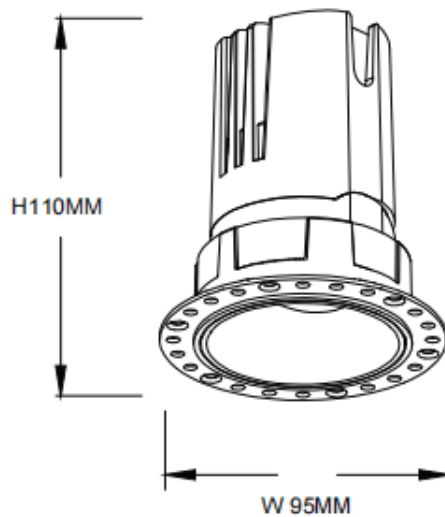

### ZENITH IP65R Trimless

Lavov downlight from the family ZENITH IP65R Trimless with a power of 20W and a 60 degrees beam angle. CCT 4000K. White color. With a total lumen output of 1600lm and a luminous efficacy of 80lm/W. Made in Die Cast Aluminum. IP65 degree of protection. Class II isolation. ON/OFF driver. UGR19. CRI90.

#### Dimensions

Product dimensions (mm)  $\phi 95 \times H110 \text{mm}$

#### Scheme

Item code	86.D086.1441.01
Product type	Indoor
Category	Downlights
Family	ZENITH
Subfamily	ZENITH IP65R Trimless
Pictograms	

Product	
Real power (W)	20
Real luminous flux (Lm)	1600
Luminous efficiency (Lm/W)	80
Beam angle (°)	60
Life time (h)	50000 h L80B10
IP	65
Electrical class insulation	Clas II
Colour	White
U. G. R	19
Control gear included	Yes
Control gear	ON/OFF
Flicker Free	Yes
Light source	LED
Type of LED	COB
Colour temperature (K)	4000
Colour consistency (SDCM)	SDCM3
CRI	90