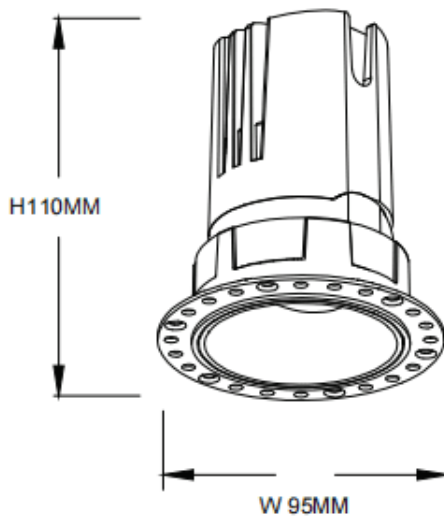

### ZENITH IP65R Trimless

Lavov downlight from the family ZENITH IP65R Trimless with a power of 20W and a 60 degrees beam angle. CCT 4000K. White color. With a total lumen output of 1600lm and a luminous efficacy of 80lm/W. Made in Die Cast Aluminum. IP65 degree of protection. Class II isolation. ON/OFF driver. UGR19. CRI90.

#### Dimensions

Product dimensions (mm)  $\phi 95 \times H110 \text{mm}$

#### Scheme

Item code	86.D086.1441.01
Product type	Indoor
Category	Downlights
Family	ZENITH
Subfamily	ZENITH IP65R Trimless
Pictograms	

Product	
Real power (W)	20
Real luminous flux (Lm)	1600
Luminous efficiency (Lm/W)	80
Beam angle (&ordm;)	60
Life time (h)	50000 h L80B10
IP	65
Electrical class insulation	Clas II
Colour	White
U. G. R	19
Control gear included	Yes
Control gear	ON/OFF
Flicker Free	Yes
Light source	LED
Type of LED	COB
Colour temperature (K)	4000
Colour consistency (SDCM)	SDCM<3
CRI	90