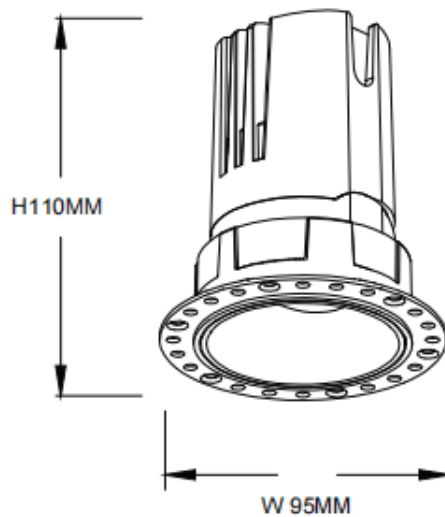

ZENITH IP65R Trimless

Lavov downlight from the family ZENITH IP65R Trimless with a power of 20W and a 60 degrees beam angle. CCT 4000K. Black color. With a total lumen output of 1600lm and a luminous efficacy of 80lm/W. Made in Die Cast Aluminum. IP65 degree of protection. Class II isolation. ON/OFF driver. UGR19. CRI90.

Dimensions

Product dimensions (mm) $\phi 95 \times H110 \text{mm}$

Scheme

Item code	86.D086.1441.02
Product type	Indoor
Category	Downlights
Family	ZENITH
Subfamily	ZENITH IP65R Trimless
Pictograms	

Product	
Real power (W)	20
Real luminous flux (Lm)	1600
Luminous efficiency (Lm/W)	80
Beam angle (°)	60
Life time (h)	50000 h L80B10
IP	65
Electrical class insulation	Clas II
Colour	Black
U. G. R	19
Control gear included	Yes
Control gear	ON/OFF
Flicker Free	Yes
Light source	LED
Type of LED	COB
Colour temperature (K)	4000
Colour consistency (SDCM)	SDCM3
CRI	90