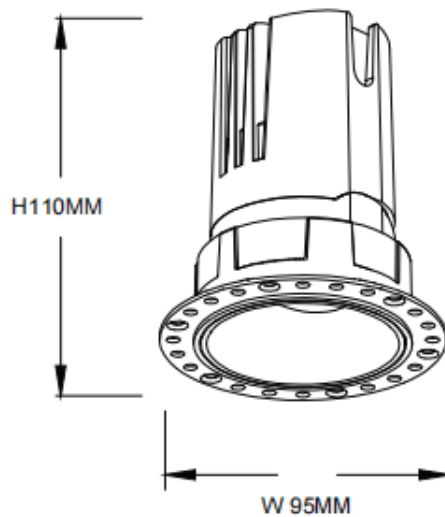

ZENITH IP65R Trimless

Lavov downlight from the family ZENITH IP65R Trimless with a power of 20W and a 60 degrees beam angle. CCT 4000K. White color. With a total lumen output of 1600lm and a luminous efficacy of 80lm/W. Made in Die Cast Aluminum. IP65 degree of protection. Class II isolation. DALI driver. UGR19. CRI90.

Dimensions

Product dimensions (mm) $\phi 95 \times H110 \text{mm}$

Scheme

Item code	86.D086.1443.01
Product type	Indoor
Category	Downlights
Family	ZENITH
Subfamily	ZENITH IP65R Trimless
Pictograms	

Product	
Real power (W)	20
Real luminous flux (Lm)	1600
Luminous efficiency (Lm/W)	80
Beam angle (°)	60
Life time (h)	50000 h L80B10
IP	65
Electrical class insulation	Clas II
Colour	White
U. G. R	19
Control gear included	Yes
Control gear	DALI
Flicker Free	Yes
Light source	LED
Type of LED	COB
Colour temperature (K)	4000
Colour consistency (SDCM)	SDCM3
CRI	90