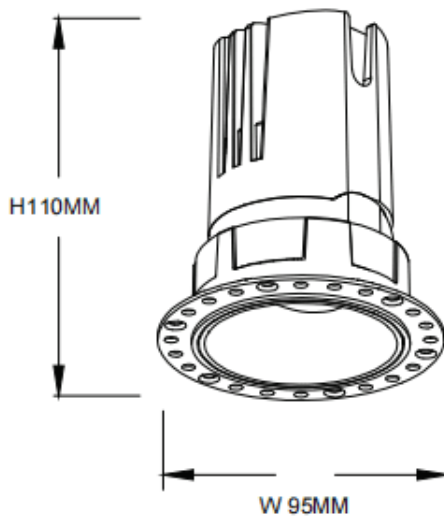

### ZENITH IP65R Trimless

Lavov downlight from the family ZENITH IP65R Trimless with a power of 20W and a 60 degrees beam angle. CCT 4000K. Black color. With a total lumen output of 1600lm and a luminous efficacy of 80lm/W. Made in Die Cast Aluminum. IP65 degree of protection. Class II isolation. DALI driver. UGR19. CRI90.

#### Dimensions

Product dimensions (mm)  $\phi 95 \times H110 \text{mm}$

#### Scheme

Item code	86.D086.1443.02
Product type	Indoor
Category	Downlights
Family	ZENITH
Subfamily	ZENITH IP65R Trimless
Pictograms	

Product	
Real power (W)	20
Real luminous flux (Lm)	1600
Luminous efficiency (Lm/W)	80
Beam angle (&ordm;)	60
Life time (h)	50000 h L80B10
IP	65
Electrical class insulation	Clas II
Colour	Black
U. G. R	19
Control gear included	Yes
Control gear	DALI
Flicker Free	Yes
Light source	LED
Type of LED	COB
Colour temperature (K)	4000
Colour consistency (SDCM)	SDCM<3
CRI	90