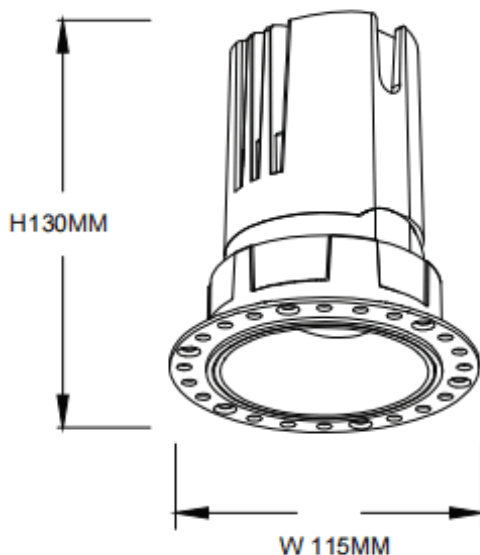

### ZENITH IP65R Trimless

Lavov downlight from the family ZENITH IP65R Trimless with a power of 30W and a 12 degrees beam angle. CCT 3000K. Black color. With a total lumen output of 2400lm and a luminous efficacy of 80lm/W. Made in Die Cast Aluminum. IP65 degree of protection. Class II isolation. ON/OFF driver. UGR19. CRI90.

#### Dimensions

Product dimensions (mm)  $\Phi 115 \times 130 \text{mm}$

#### Scheme

Item code	86.D086.2311.02
Product type	Indoor
Category	Downlights
Family	ZENITH
Subfamily	ZENITH IP65R Trimless
Pictograms	

Product	
Real power (W)	30
Real luminous flux (Lm)	2400
Luminous efficiency (Lm/W)	80
Beam angle (°)	12
Life time (h)	50000 h L80B10
IP	65
Electrical class insulation	Clas II
Colour	Black
U. G. R	19
Control gear included	Yes
Control gear	ON/OFF
Flicker Free	Yes
Light source	LED
Type of LED	COB
Colour temperature (K)	3000
Colour consistency (SDCM)	SDCM3
CRI	90