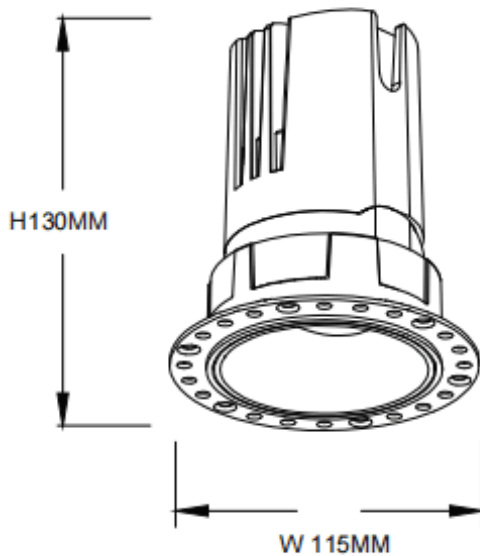

### ZENITH IP65R Trimless

Lavov downlight from the family ZENITH IP65R Trimless with a power of 30W and a 12 degrees beam angle. CCT 3000K. Black color. With a total lumen output of 2400lm and a luminous efficacy of 80lm/W. Made in Die Cast Aluminum. IP65 degree of protection. Class II isolation. DALI driver. UGR19. CRI90.

#### Dimensions

Product dimensions (mm)  $\Phi 115 \times 130 \text{mm}$

#### Scheme

Item code	86.D086.2313.02
Product type	Indoor
Category	Downlights
Family	ZENITH
Subfamily	ZENITH IP65R Trimless
Pictograms	

Product	
Real power (W)	30
Real luminous flux (Lm)	2400
Luminous efficiency (Lm/W)	80
Beam angle (°)	12
Life time (h)	50000 h L80B10
IP	65
Electrical class insulation	Clas II
Colour	Black
U. G. R	19
Control gear included	Yes
Control gear	DALI
Flicker Free	Yes
Light source	LED
Type of LED	COB
Colour temperature (K)	3000
Colour consistency (SDCM)	SDCM3
CRI	90