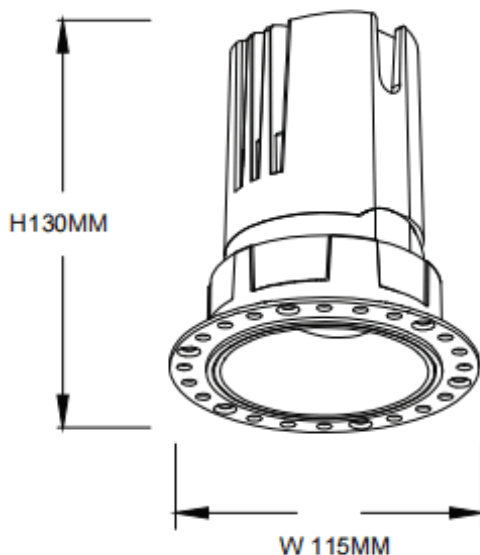

ZENITH IP65R Trimless

Lavov downlight from the family ZENITH IP65R Trimless with a power of 30W and a 24 degrees beam angle. CCT 3000K. Black color. With a total lumen output of 2400lm and a luminous efficacy of 80lm/W. Made in Die Cast Aluminum. IP65degree of protection. Class II isolation. ON/OFFdriver. UGR19. CRI90.

Dimensions

Product dimensions (mm) **Φ115*130mm**

Scheme

Item code	86.D086.2321.02
Product type	Indoor
Category	Downlights
Family	ZENITH
Subfamily	ZENITH IP65R Trimless
Pictograms	

Product	
Real power (W)	30
Real luminous flux (Lm)	2400
Luminous efficiency (Lm/W)	80
Beam angle (°)	24
Life time (h)	50000 h L80B10
IP	65
Electrical class insulation	Clas II
Colour	Black
U. G. R	19
Control gear included	Yes
Control gear	ON/OFF
Flicker Free	Yes
Light source	LED
Type of LED	COB
Colour temperature (K)	3000
Colour consistency (SDCM)	SDCM3
CRI	90