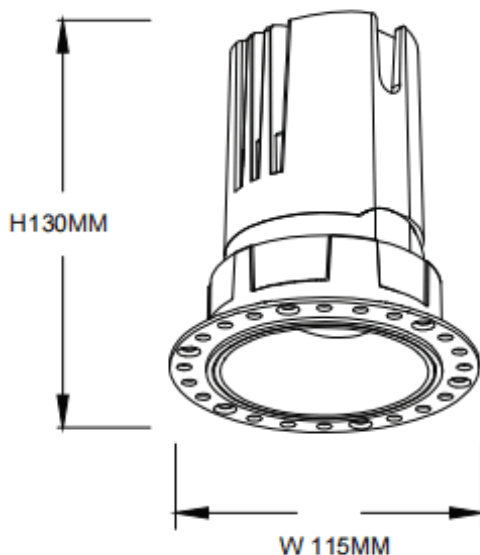

ZENITH IP65R Trimless

Lavov downlight from the family ZENITH IP65R Trimless with a power of 30W and a 24 degrees beam angle. CCT 3000K. Black color. With a total lumen output of 2400lm and a luminous efficacy of 80lm/W. Made in Die Cast Aluminum. IP65 degree of protection. Class II isolation. ON/OFF driver. UGR19. CRI90.

Dimensions

Product dimensions (mm) $\Phi 115 \times 130$ mm

Scheme

Item code	86.D086.2321.02
Product type	Indoor
Category	Downlights
Family	ZENITH
Subfamily	ZENITH IP65R Trimless
Pictograms	

Product	
Real power (W)	30
Real luminous flux (Lm)	2400
Luminous efficiency (Lm/W)	80
Beam angle (º)	24
Life time (h)	50000 h L80B10
IP	65
Electrical class insulation	Clas II
Colour	Black
U. G. R	19
Control gear included	Yes
Control gear	ON/OFF
Flicker Free	Yes
Light source	LED
Type of LED	COB
Colour temperature (K)	3000
Colour consistency (SDCM)	SDCM<3
CRI	90