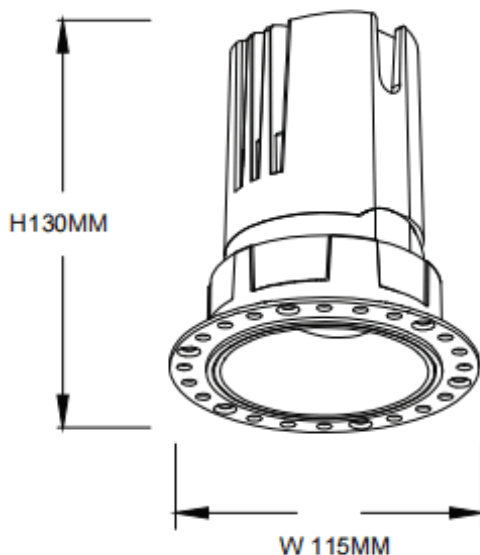

### ZENITH IP65R Trimless

Lavov downlight from the family ZENITH IP65R Trimless with a power of 30W and a 24 degrees beam angle. CCT 3000K. White color. With a total lumen output of 2400lm and a luminous efficacy of 80lm/W. Made in Die Cast Aluminum. IP65 degree of protection. Class II isolation. DALI driver. UGR19. CRI90.

#### Dimensions

Product dimensions (mm)  $\Phi 115 \times 130 \text{mm}$

#### Scheme

|              |   |
|--------------|---|
| Item code    | 86.D086.2323.01   |
| Product type | Indoor  |
| Category     | Downlights  |
| Family       | ZENITH  |
| Subfamily    | ZENITH IP65R Trimless   |
| Pictograms   |  |

|                             |                |
|-----------------------------|----------------|
| Product                     |                |
| Real power (W)              | 30             |
| Real luminous flux (Lm)     | 2400           |
| Luminous efficiency (Lm/W)  | 80             |
| Beam angle (°)              | 24             |
| Life time (h)               | 50000 h L80B10 |
| IP                          | 65             |
| Electrical class insulation | Clas II        |
| Colour                      | White          |
| U. G. R                     | 19             |
| Control gear included       | Yes            |
| Control gear                | DALI           |
| Flicker Free                | Yes            |
| Light source                | LED            |
| Type of LED                 | COB            |
| Colour temperature (K)      | 3000           |
| Colour consistency (SDCM)   | SDCM3          |
| CRI                         | 90             |