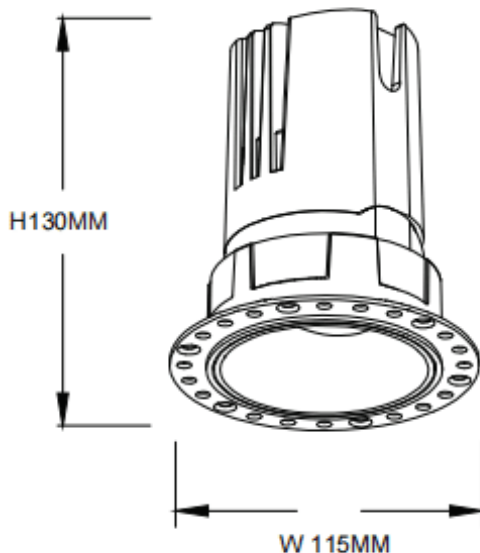

ZENITH IP65R Trimless

Lavov downlight from the family ZENITH IP65R Trimless with a power of 30W and a 24 degrees beam angle. CCT 3000K. Black color. With a total lumen output of 2400lm and a luminous efficacy of 80lm/W. Made in Die Cast Aluminum. IP65 degree of protection. Class II isolation. DALI driver. UGR19. CRI90.

Dimensions

Product dimensions (mm) $\Phi 115 \times 130 \text{mm}$

Scheme

Item code	86.D086.2323.02
Product type	Indoor
Category	Downlights
Family	ZENITH
Subfamily	ZENITH IP65R Trimless
Pictograms	

Product	
Real power (W)	30
Real luminous flux (Lm)	2400
Luminous efficiency (Lm/W)	80
Beam angle (°)	24
Life time (h)	50000 h L80B10
IP	65
Electrical class insulation	Clas II
Colour	Black
U. G. R	19
Control gear included	Yes
Control gear	DALI
Flicker Free	Yes
Light source	LED
Type of LED	COB
Colour temperature (K)	3000
Colour consistency (SDCM)	SDCM<3
CRI	90