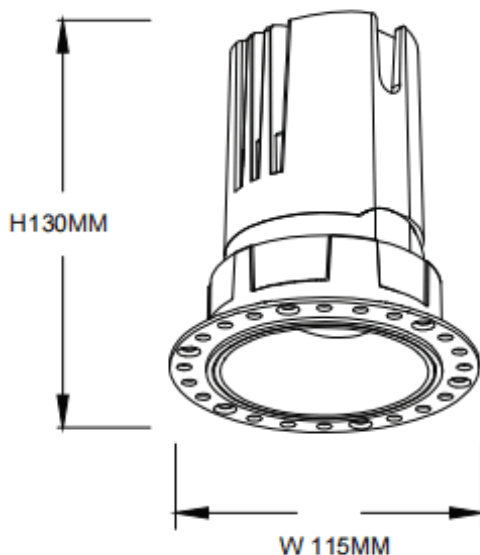

ZENITH IP65R Trimless

Lavov downlight from the family ZENITH IP65R Trimless with a power of 30W and a 36 degrees beam angle. CCT 3000K. White color. With a total lumen output of 2400lm and a luminous efficacy of 80lm/W. Made in Die Cast Aluminum. IP65 degree of protection. Class II isolation. ON/OFF driver. UGR19. CRI90.

Dimensions

Product dimensions (mm) $\Phi 115 \times 130 \text{mm}$

Scheme

Item code	86.D086.2331.01
Product type	Indoor
Category	Downlights
Family	ZENITH
Subfamily	ZENITH IP65R Trimless
Pictograms	

Product	
Real power (W)	30
Real luminous flux (Lm)	2400
Luminous efficiency (Lm/W)	80
Beam angle (°)	36
Life time (h)	50000 h L80B10
IP	65
Electrical class insulation	Clas II
Colour	White
U. G. R	19
Control gear included	Yes
Control gear	ON/OFF
Flicker Free	Yes
Light source	LED
Type of LED	COB
Colour temperature (K)	3000
Colour consistency (SDCM)	SDCM3
CRI	90