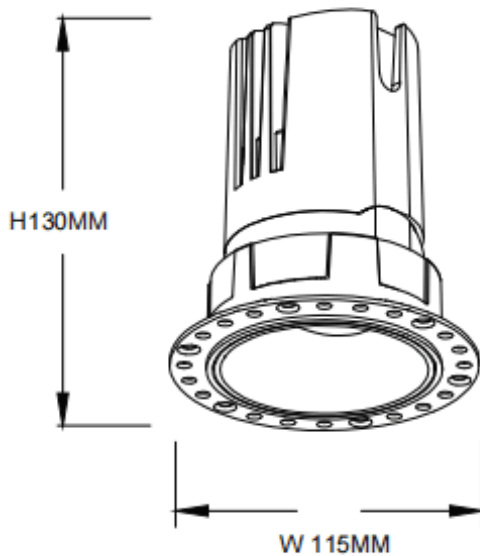

ZENITH IP65R Trimless

Lavov downlight from the family ZENITH IP65R Trimless with a power of 30W and a 60 degrees beam angle. CCT 3000K. White color. With a total lumen output of 2400lm and a luminous efficacy of 80lm/W. Made in Die Cast Aluminum. IP65 degree of protection. Class II isolation. ON/OFF driver. UGR19. CRI90.

Dimensions

Product dimensions (mm) $\Phi 115 \times 130 \text{mm}$

Scheme

Photometry

Item code	86.D086.2341.01
Product type	Indoor
Category	Downlights
Family	ZENITH
Subfamily	ZENITH IP65R Trimless
Pictograms	

Product	
Real power (W)	30
Real luminous flux (Lm)	2400
Luminous efficiency (Lm/W)	80
Beam angle (°)	60
Life time (h)	50000 h L80B10
IP	65
Electrical class insulation	Clas II
Colour	White
U. G. R	19
Control gear included	Yes
Control gear	ON/OFF
Flicker Free	Yes
Light source	LED
Type of LED	COB
Colour temperature (K)	3000
Colour consistency (SDCM)	SDCM3
CRI	90