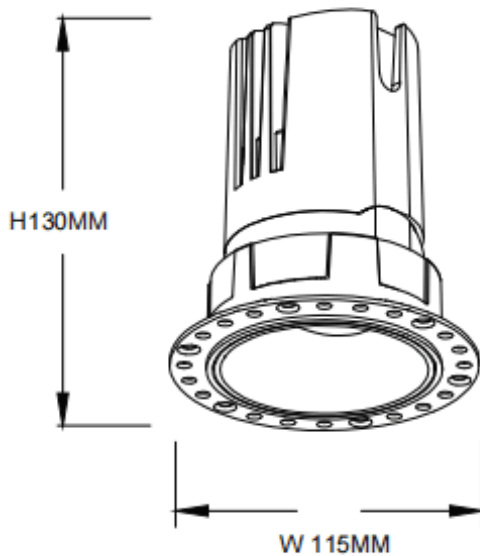

ZENITH IP65R Trimless

Lavov downlight from the family ZENITH IP65R Trimless with a power of 30W and a 60 degrees beam angle. CCT 3000K. White color. With a total lumen output of 2400lm and a luminous efficacy of 80lm/W. Made in Die Cast Aluminum. IP65 degree of protection. Class II isolation. ON/OFF driver. UGR19. CRI90.

Dimensions

Product dimensions (mm) $\Phi 115 \times 130 \text{mm}$

Scheme

Photometry

Item code	86.D086.2341.01
Product type	Indoor
Category	Downlights
Family	ZENITH
Subfamily	ZENITH IP65R Trimless
Pictograms	

Product	
Real power (W)	30
Real luminous flux (Lm)	2400
Luminous efficiency (Lm/W)	80
Beam angle (º)	60
Life time (h)	50000 h L80B10
IP	65
Electrical class insulation	Clas II
Colour	White
U. G. R	19
Control gear included	Yes
Control gear	ON/OFF
Flicker Free	Yes
Light source	LED
Type of LED	COB
Colour temperature (K)	3000
Colour consistency (SDCM)	SDCM<3
CRI	90