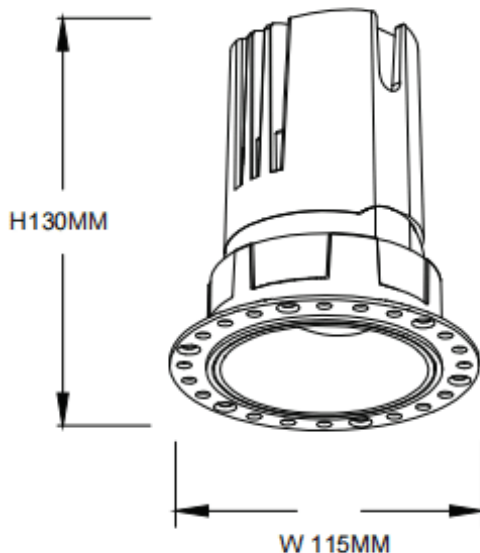

ZENITH IP65R Trimless

Lavov downlight from the family ZENITH IP65R Trimless with a power of 30W and a 60 degrees beam angle. CCT 3000K. White color. With a total lumen output of 2400lm and a luminous efficacy of 80lm/W. Made in Die Cast Aluminum. IP65 degree of protection. Class II isolation. DALI driver. UGR19. CRI90.

Dimensions

Product dimensions (mm) $\Phi 115 \times 130 \text{mm}$

Scheme

Photometry

Item code	86.D086.2343.01
Product type	Indoor
Category	Downlights
Family	ZENITH
Subfamily	ZENITH IP65R Trimless
Pictograms	

Product	
Real power (W)	30
Real luminous flux (Lm)	2400
Luminous efficiency (Lm/W)	80
Beam angle (º)	60
Life time (h)	50000 h L80B10
IP	65
Electrical class insulation	Clas II
Colour	White
U. G. R	19
Control gear included	Yes
Control gear	DALI
Flicker Free	Yes
Light source	LED
Type of LED	COB
Colour temperature (K)	3000
Colour consistency (SDCM)	SDCM<3
CRI	90