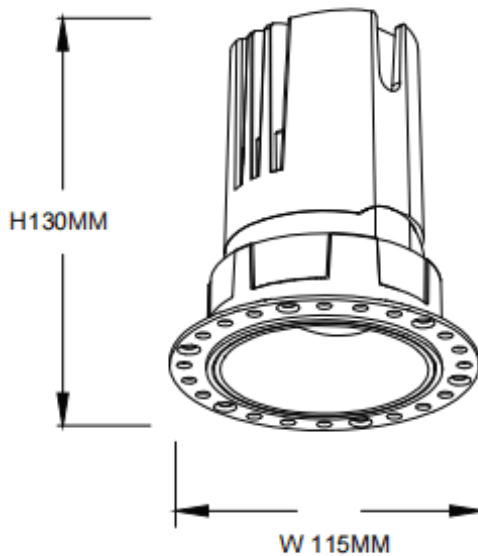

ZENITH IP65R Trimless

Lavov downlight from the family ZENITH IP65R Trimless with a power of 30W and a 60 degrees beam angle. CCT 3000K. White color. With a total lumen output of 2400lm and a luminous efficacy of 80lm/W. Made in Die Cast Aluminum. IP65 degree of protection. Class II isolation. DALI driver. UGR19. CRI90.

Dimensions

Product dimensions (mm) $\Phi 115 \times 130 \text{mm}$

Scheme

Photometry

Item code	86.D086.2343.01
Product type	Indoor
Category	Downlights
Family	ZENITH
Subfamily	ZENITH IP65R Trimless
Pictograms	

Product	
Real power (W)	30
Real luminous flux (Lm)	2400
Luminous efficiency (Lm/W)	80
Beam angle (°)	60
Life time (h)	50000 h L80B10
IP	65
Electrical class insulation	Clas II
Colour	White
U. G. R	19
Control gear included	Yes
Control gear	DALI
Flicker Free	Yes
Light source	LED
Type of LED	COB
Colour temperature (K)	3000
Colour consistency (SDCM)	SDCM3
CRI	90