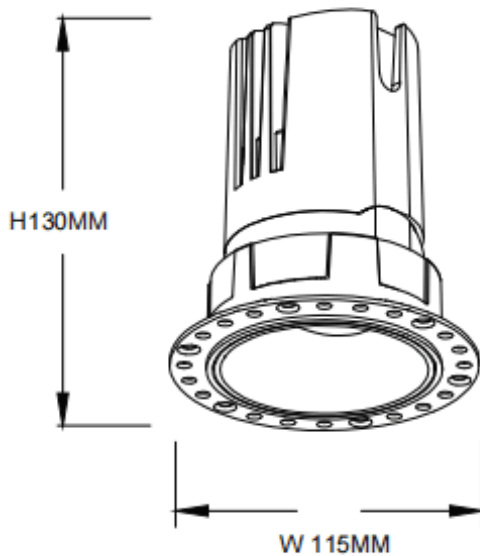

ZENITH IP65R Trimless

Lavov downlight from the family ZENITH IP65R Trimless with a power of 30W and a 60 degrees beam angle. CCT 3000K. Black color. With a total lumen output of 2400lm and a luminous efficacy of 80lm/W. Made in Die Cast Aluminum. IP65 degree of protection. Class II isolation. DALI driver. UGR19. CRI90.

Dimensions

Product dimensions (mm) $\Phi 115 \times 130 \text{mm}$

Scheme

Photometry

Item code	86.D086.2343.02
Product type	Indoor
Category	Downlights
Family	ZENITH
Subfamily	ZENITH IP65R Trimless
Pictograms	

Product	
Real power (W)	30
Real luminous flux (Lm)	2400
Luminous efficiency (Lm/W)	80
Beam angle (º)	60
Life time (h)	50000 h L80B10
IP	65
Electrical class insulation	Clas II
Colour	Black
U. G. R	19
Control gear included	Yes
Control gear	DALI
Flicker Free	Yes
Light source	LED
Type of LED	COB
Colour temperature (K)	3000
Colour consistency (SDCM)	SDCM<3
CRI	90