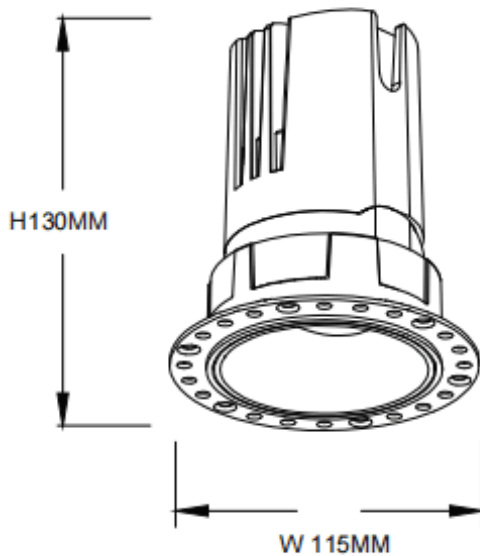

ZENITH IP65R Trimless

Lavov downlight from the family ZENITH IP65R Trimless with a power of 30W and a 60 degrees beam angle. CCT 3000K. Black color. With a total lumen output of 2400lm and a luminous efficacy of 80lm/W. Made in Die Cast Aluminum. IP65 degree of protection. Class II isolation. DALI driver. UGR19. CRI90.

Dimensions

Product dimensions (mm) $\Phi 115 \times 130 \text{mm}$

Scheme

Photometry

Item code	86.D086.2343.02
Product type	Indoor
Category	Downlights
Family	ZENITH
Subfamily	ZENITH IP65R Trimless
Pictograms	

Product	
Real power (W)	30
Real luminous flux (Lm)	2400
Luminous efficiency (Lm/W)	80
Beam angle (°)	60
Life time (h)	50000 h L80B10
IP	65
Electrical class insulation	Clas II
Colour	Black
U. G. R	19
Control gear included	Yes
Control gear	DALI
Flicker Free	Yes
Light source	LED
Type of LED	COB
Colour temperature (K)	3000
Colour consistency (SDCM)	SDCM3
CRI	90