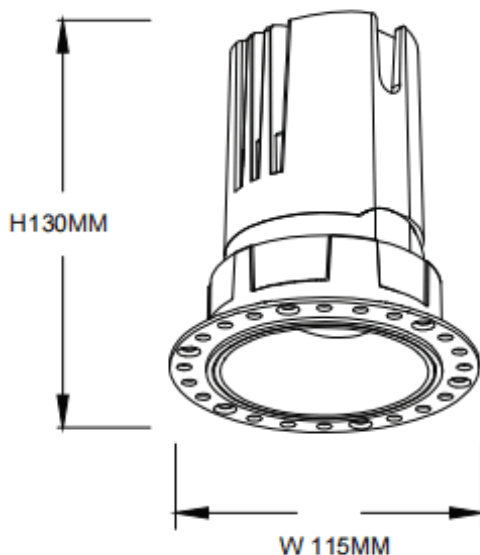

ZENITH IP65R Trimless

Lavov downlight from the family ZENITH IP65R Trimless with a power of 30W and a 12 degrees beam angle. CCT 4000K. White color. With a total lumen output of 2400lm and a luminous efficacy of 80lm/W. Made in Die Cast Aluminum. IP65 degree of protection. Class II isolation. ON/OFF driver. UGR19. CRI90.

Dimensions

Product dimensions (mm) $\Phi 115 \times 130 \text{mm}$

Scheme

Item code	86.D086.2411.01
Product type	Indoor
Category	Downlights
Family	ZENITH
Subfamily	ZENITH IP65R Trimless
Pictograms	

Product	
Real power (W)	30
Real luminous flux (Lm)	2400
Luminous efficiency (Lm/W)	80
Beam angle (°)	12
Life time (h)	50000 h L80B10
IP	65
Electrical class insulation	Clas II
Colour	White
U. G. R	19
Control gear included	Yes
Control gear	ON/OFF
Flicker Free	Yes
Light source	LED
Type of LED	COB
Colour temperature (K)	4000
Colour consistency (SDCM)	SDCM3
CRI	90