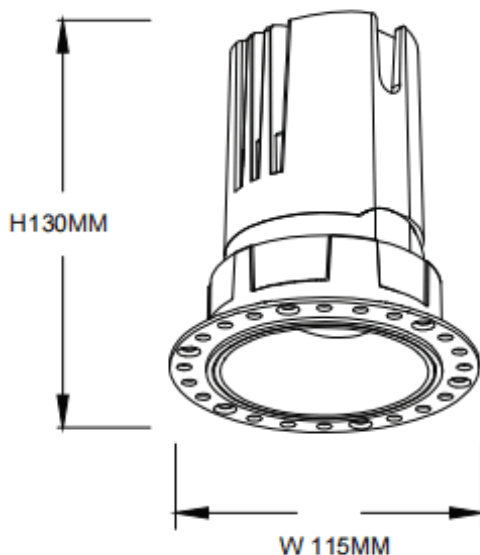

ZENITH IP65R Trimless

Lavov downlight from the family ZENITH IP65R Trimless with a power of 30W and a 12 degrees beam angle. CCT 4000K. Black color. With a total lumen output of 2400lm and a luminous efficacy of 80lm/W. Made in Die Cast Aluminum. IP65 degree of protection. Class II isolation. ON/OFF driver. UGR19. CRI90.

Dimensions

Product dimensions (mm) $\Phi 115 \times 130$ mm

Scheme

Item code	86.D086.2411.02
Product type	Indoor
Category	Downlights
Family	ZENITH
Subfamily	ZENITH IP65R Trimless
Pictograms	

Product	
Real power (W)	30
Real luminous flux (Lm)	2400
Luminous efficiency (Lm/W)	80
Beam angle (º)	12
Life time (h)	50000 h L80B10
IP	65
Electrical class insulation	Clas II
Colour	Black
U. G. R	19
Control gear included	Yes
Control gear	ON/OFF
Flicker Free	Yes
Light source	LED
Type of LED	COB
Colour temperature (K)	4000
Colour consistency (SDCM)	SDCM<3
CRI	90