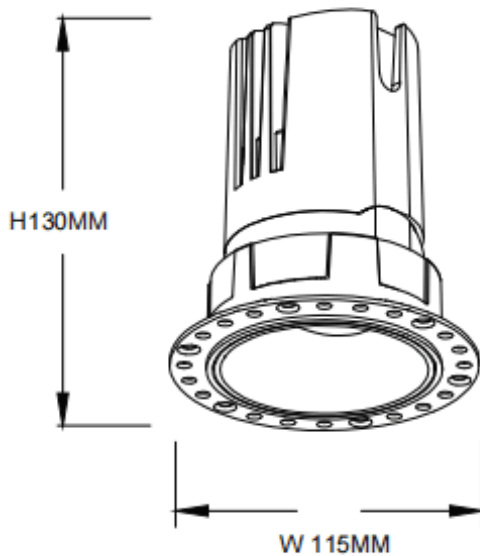

### ZENITH IP65R Trimless

Lavov downlight from the family ZENITH IP65R Trimless with a power of 30W and a 12 degrees beam angle. CCT 4000K. Black color. With a total lumen output of 2400lm and a luminous efficacy of 80lm/W. Made in Die Cast Aluminum. IP65 degree of protection. Class II isolation. ON/OFF driver. UGR19. CRI90.

#### Dimensions

Product dimensions (mm)  $\Phi 115 \times 130 \text{mm}$

#### Scheme

Item code	86.D086.2411.02
Product type	Indoor
Category	Downlights
Family	ZENITH
Subfamily	ZENITH IP65R Trimless
Pictograms	

<b>Product</b>	
Real power (W)	30
Real luminous flux (Lm)	2400
Luminous efficiency (Lm/W)	80
Beam angle (°)	12
Life time (h)	50000 h L80B10
IP	65
Electrical class insulation	Clas II
Colour	Black
U. G. R	19
Control gear included	Yes
Control gear	ON/OFF
Flicker Free	Yes
Light source	LED
Type of LED	COB
Colour temperature (K)	4000
Colour consistency (SDCM)	SDCM3
CRI	90