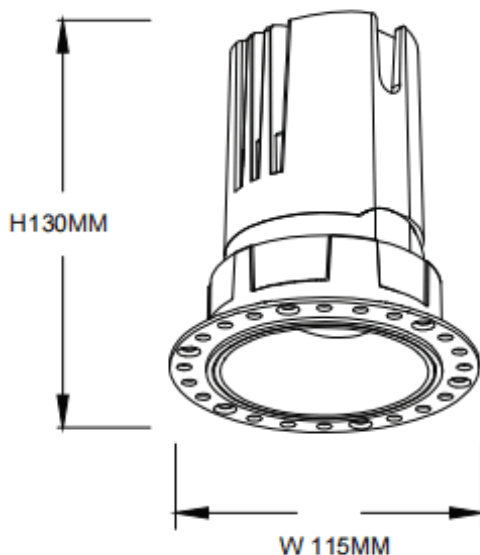

ZENITH IP65R Trimless

Lavov downlight from the family ZENITH IP65R Trimless with a power of 30W and a 12 degrees beam angle. CCT 4000K. White color. With a total lumen output of 2400lm and a luminous efficacy of 80lm/W. Made in Die Cast Aluminum. IP65degree of protection. Class II isolation. DALI driver. UGR19. CRI90.

Dimensions

Product dimensions (mm) $\Phi 115 \times 130 \text{mm}$

Scheme

Item code	86.D086.2413.01
Product type	Indoor
Category	Downlights
Family	ZENITH
Subfamily	ZENITH IP65R Trimless
Pictograms	

Product	
Real power (W)	30
Real luminous flux (Lm)	2400
Luminous efficiency (Lm/W)	80
Beam angle (°)	12
Life time (h)	50000 h L80B10
IP	65
Electrical class insulation	Clas II
Colour	White
U. G. R	19
Control gear included	Yes
Control gear	DALI
Flicker Free	Yes
Light source	LED
Type of LED	COB
Colour temperature (K)	4000
Colour consistency (SDCM)	SDCM3
CRI	90