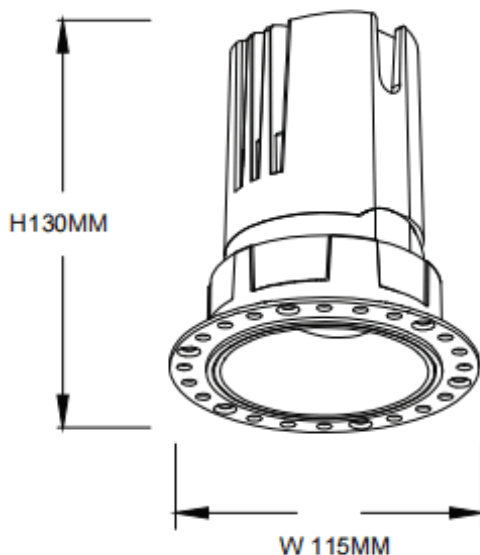

ZENITH IP65R Trimless

Lavov downlight from the family ZENITH IP65R Trimless with a power of 30W and a 24 degrees beam angle. CCT 4000K. Black color. With a total lumen output of 2400lm and a luminous efficacy of 80lm/W. Made in Die Cast Aluminum. IP65 degree of protection. Class II isolation. ON/OFF driver. UGR19. CRI90.

Dimensions

Product dimensions (mm) $\Phi 115 \times 130 \text{mm}$

Scheme

Item code	86.D086.2421.02
Product type	Indoor
Category	Downlights
Family	ZENITH
Subfamily	ZENITH IP65R Trimless
Pictograms	

Product	
Real power (W)	30
Real luminous flux (Lm)	2400
Luminous efficiency (Lm/W)	80
Beam angle (°)	24
Life time (h)	50000 h L80B10
IP	65
Electrical class insulation	Clas II
Colour	Black
U. G. R	19
Control gear included	Yes
Control gear	ON/OFF
Flicker Free	Yes
Light source	LED
Type of LED	COB
Colour temperature (K)	4000
Colour consistency (SDCM)	SDCM3
CRI	90