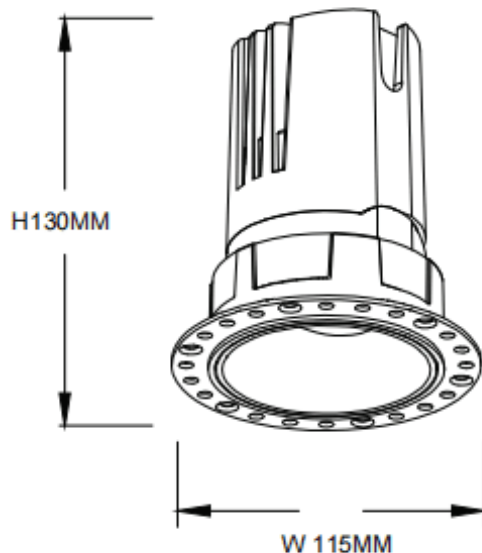

ZENITH IP65R Trimless

Lavov downlight from the family ZENITH IP65R Trimless with a power of 30W and a 36 degrees beam angle. CCT 4000K. Black color. With a total lumen output of 2400lm and a luminous efficacy of 80lm/W. Made in Die Cast Aluminum. IP65 degree of protection. Class II isolation. ON/OFF driver. UGR19. CRI90.

Dimensions

Product dimensions (mm) $\Phi 115 \times 130 \text{mm}$

Scheme

Item code	86.D086.2431.02
Product type	Indoor
Category	Downlights
Family	ZENITH
Subfamily	ZENITH IP65R Trimless
Pictograms	

Product	
Real power (W)	30
Real luminous flux (Lm)	2400
Luminous efficiency (Lm/W)	80
Beam angle (º)	36
Life time (h)	50000 h L80B10
IP	65
Electrical class insulation	Clas II
Colour	Black
U. G. R	19
Control gear included	Yes
Control gear	ON/OFF
Flicker Free	Yes
Light source	LED
Type of LED	COB
Colour temperature (K)	4000
Colour consistency (SDCM)	SDCM<3
CRI	90