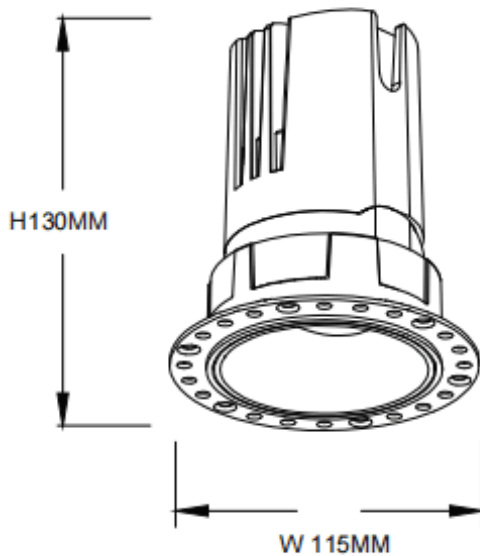

### ZENITH IP65R Trimless

Lavov downlight from the family ZENITH IP65R Trimless with a power of 30W and a 36 degrees beam angle. CCT 4000K. White color. With a total lumen output of 2400lm and a luminous efficacy of 80lm/W. Made in Die Cast Aluminum. IP65 degree of protection. Class II isolation. DALI driver. UGR19. CRI90.

#### Dimensions

Product dimensions (mm)  $\Phi 115 \times 130 \text{mm}$

#### Scheme

Item code	86.D086.2433.01
Product type	Indoor
Category	Downlights
Family	ZENITH
Subfamily	ZENITH IP65R Trimless
Pictograms	

Product	
Real power (W)	30
Real luminous flux (Lm)	2400
Luminous efficiency (Lm/W)	80
Beam angle (°)	36
Life time (h)	50000 h L80B10
IP	65
Electrical class insulation	Clas II
Colour	White
U. G. R	19
Control gear included	Yes
Control gear	DALI
Flicker Free	Yes
Light source	LED
Type of LED	COB
Colour temperature (K)	4000
Colour consistency (SDCM)	SDCM3
CRI	90