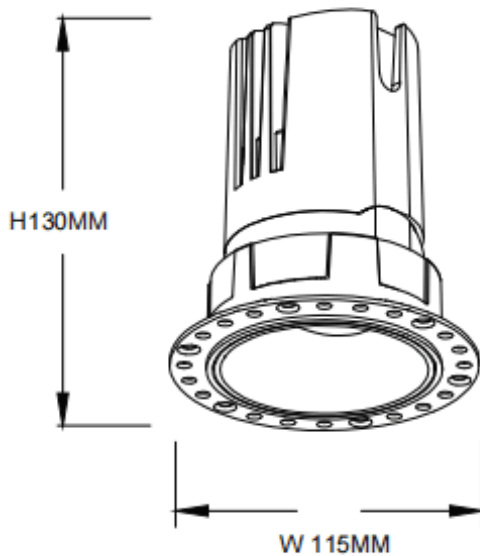

ZENITH IP65R Trimless

Lavov downlight from the family ZENITH IP65R Trimless with a power of 30W and a 60 degrees beam angle. CCT 4000K. White color. With a total lumen output of 2400lm and a luminous efficacy of 80lm/W. Made in Die Cast Aluminum. IP65 degree of protection. Class II isolation. ON/OFF driver. UGR19. CRI90.

Dimensions

Product dimensions (mm) $\Phi 115 \times 130 \text{mm}$

Scheme

Photometry

| | |
|--------------|-----------------------|
| Item code | 86.D086.2441.01 |
| Product type | Indoor |
| Category | Downlights |
| Family | ZENITH |
| Subfamily | ZENITH IP65R Trimless |
| Pictograms | |

| | |
|-----------------------------|----------------|
| Product | |
| Real power (W) | 30 |
| Real luminous flux (Lm) | 2400 |
| Luminous efficiency (Lm/W) | 80 |
| Beam angle (°) | 60 |
| Life time (h) | 50000 h L80B10 |
| IP | 65 |
| Electrical class insulation | Clas II |
| Colour | White |
| U. G. R | 19 |
| Control gear included | Yes |
| Control gear | ON/OFF |
| Flicker Free | Yes |
| Light source | LED |
| Type of LED | COB |
| Colour temperature (K) | 4000 |
| Colour consistency (SDCM) | SDCM3 |
| CRI | 90 |