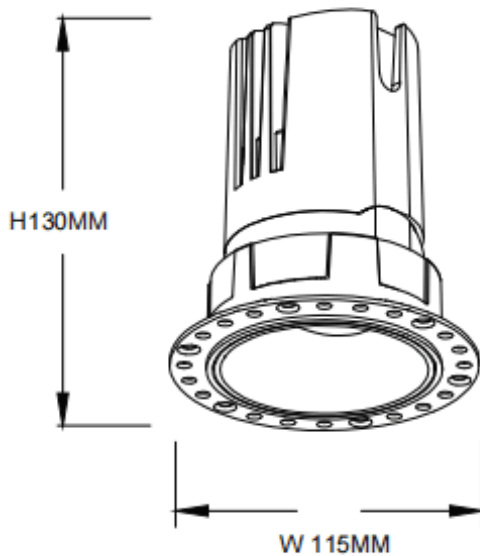

ZENITH IP65R Trimless

Lavov downlight from the family ZENITH IP65R Trimless with a power of 30W and a 60 degrees beam angle. CCT 4000K. Black color. With a total lumen output of 2400lm and a luminous efficacy of 80lm/W. Made in Die Cast Aluminum. IP65degree of protection. Class II isolation. ON/OFFdriver. UGR19. CRI90.

Dimensions

Product dimensions (mm) Φ 115*130mm

Scheme

Photometry

Item code	86.D086.2441.02
Product type	Indoor
Category	Downlights
Family	ZENITH
Subfamily	ZENITH IP65R Trimless
Pictograms	

Product	
Real power (W)	30
Real luminous flux (Lm)	2400
Luminous efficiency (Lm/W)	80
Beam angle (°)	60
Life time (h)	50000 h L80B10
IP	65
Electrical class insulation	Clas II
Colour	Black
U. G. R	19
Control gear included	Yes
Control gear	ON/OFF
Flicker Free	Yes
Light source	LED
Type of LED	COB
Colour temperature (K)	4000
Colour consistency (SDCM)	SDCM3
CRI	90