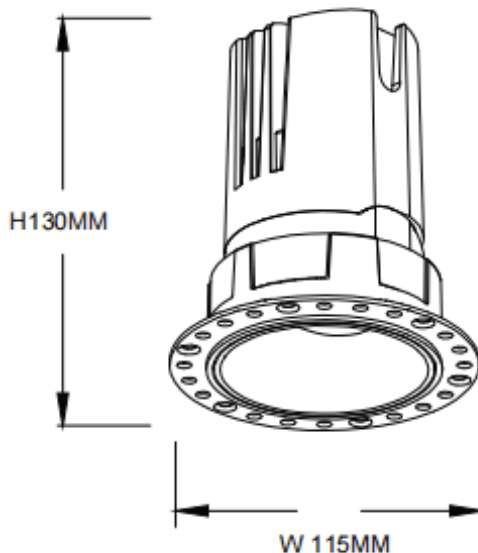

ZENITH IP65R Trimless

Lavov downlight from the family ZENITH IP65R Trimless with a power of 30W and a 60 degrees beam angle. CCT 4000K. White color. With a total lumen output of 2400lm and a luminous efficacy of 80lm/W. Made in Die Cast Aluminum. IP65 degree of protection. Class II isolation. DALI driver. UGR19. CRI90.

Dimensions

Product dimensions (mm) **Φ115*130mm**

Scheme

Photometry

Item code	86.D086.2443.01
Product type	Indoor
Category	Downlights
Family	ZENITH
Subfamily	ZENITH IP65R Trimless
Pictograms	

Product	
Real power (W)	30
Real luminous flux (Lm)	2400
Luminous efficiency (Lm/W)	80
Beam angle (°)	60
Life time (h)	50000 h L80B10
IP	65
Electrical class insulation	Clas II
Colour	White
U. G. R	19
Control gear included	Yes
Control gear	DALI
Flicker Free	Yes
Light source	LED
Type of LED	COB
Colour temperature (K)	4000
Colour consistency (SDCM)	SDCM3
CRI	90