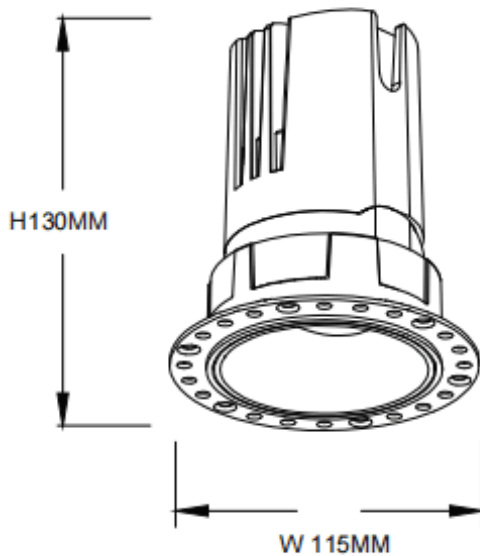

ZENITH IP65R Trimless

Lavov downlight from the family ZENITH IP65R Trimless with a power of 30W and a 60 degrees beam angle. CCT 4000K. White color. With a total lumen output of 2400lm and a luminous efficacy of 80lm/W. Made in Die Cast Aluminum. IP65 degree of protection. Class II isolation. DALI driver. UGR19. CRI90.

Dimensions

Product dimensions (mm) $\Phi 115 \times 130 \text{mm}$

Scheme

Photometry

Item code	86.D086.2443.01
Product type	Indoor
Category	Downlights
Family	ZENITH
Subfamily	ZENITH IP65R Trimless
Pictograms	

Product	
Real power (W)	30
Real luminous flux (Lm)	2400
Luminous efficiency (Lm/W)	80
Beam angle (º)	60
Life time (h)	50000 h L80B10
IP	65
Electrical class insulation	Clas II
Colour	White
U. G. R	19
Control gear included	Yes
Control gear	DALI
Flicker Free	Yes
Light source	LED
Type of LED	COB
Colour temperature (K)	4000
Colour consistency (SDCM)	SDCM<3
CRI	90