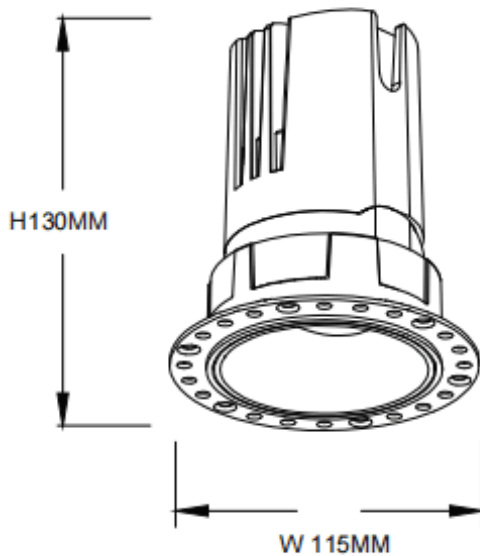

### ZENITH IP65R Trimless

Lavov downlight from the family ZENITH IP65R Trimless with a power of 30W and a 60 degrees beam angle. CCT 4000K. Black color. With a total lumen output of 2400lm and a luminous efficacy of 80lm/W. Made in Die Cast Aluminum. IP65 degree of protection. Class II isolation. DALI driver. UGR19. CRI90.

### Dimensions

Product dimensions (mm)  $\Phi 115 \times 130 \text{mm}$

### Photometry

Item code	86.D086.2443.02
Product type	Indoor
Category	Downlights
Family	ZENITH
Subfamily	ZENITH IP65R Trimless
Pictograms	

<b>Product</b>	
Real power (W)	30
Real luminous flux (Lm)	2400
Luminous efficiency (Lm/W)	80
Beam angle (&ordm;)	60
Life time (h)	50000 h L80B10
IP	65
Electrical class insulation	Clas II
Colour	Black
U. G. R	19
Control gear included	Yes
Control gear	DALI
Flicker Free	Yes
Light source	LED
Type of LED	COB
Colour temperature (K)	4000
Colour consistency (SDCM)	SDCM<3
CRI	90