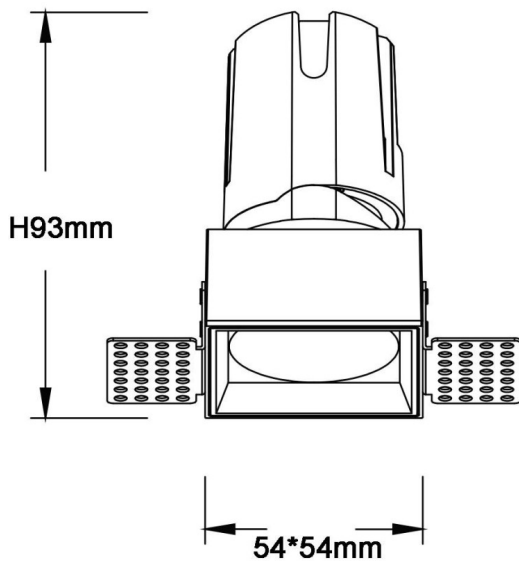

ZENITH IP65S Trimless

Lavov downlight from the family ZENITH IP65S Trimless with a power of 10W and a 12 degrees beam angle. CCT 3000K. White color. With a total lumen output of 800lm and a luminous efficacy of 80lm/W. Made in Die Cast Aluminum. IP65degree of protection. Class II isolation. ON/OFFdriver. UGR19. CRI90.

Dimensions	
Product dimensions (mm)	54*54*93mm

Scheme

Item code	86.D087.0311.01
Product type	Indoor
Category	Downlights
Family	ZENITH
Subfamily	ZENITH IP65S Trimless
Pictograms	

Product	
Real power (W)	10
Real luminous flux (Lm)	800
Luminous efficiency (Lm/W)	80
Beam angle (º)	12
Life time (h)	50000 h L80B10
IP	65
Electrical class insulation	Clas II
Colour	White
U. G. R	19
Control gear included	Yes
Control gear	ON/OFF
Flicker Free	Yes
Light source	LED
Type of LED	COB
Colour temperature (K)	3000
Colour consistency (SDCM)	SDCM<3
CRI	90