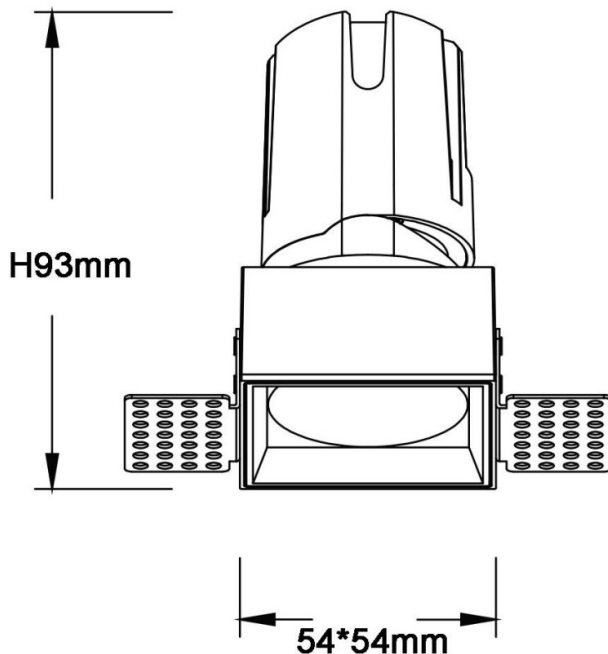

ZENITH IP65S Trimless

Lavov downlight from the family ZENITH IP65S Trimless with a power of 10W and a 12 degrees beam angle. CCT 3000K. White color. With a total lumen output of 800lm and a luminous efficacy of 80lm/W. Made in Die Cast Aluminum. IP65degree of protection. Class II isolation. ON/OFFdriver. UGR19. CRI90.

Item code	86.D087.0311.01
Product type	Indoor
Category	Downlights
Family	ZENITH
Subfamily	ZENITH IP65S Trimless
Pictograms	

Dimensions

Product dimensions (mm) **54*54*93mm**

Scheme

Product

Real power (W)	10
Real luminous flux (Lm)	800
Luminous efficiency (Lm/W)	80
Beam angle (°)	12
Life time (h)	50000 h L80B10
IP	65
Electrical class insulation	Clas II
Colour	White
U. G. R	19
Control gear included	Yes
Control gear	ON/OFF
Flicker Free	Yes
Light source	LED
Type of LED	COB
Colour temperature (K)	3000
Colour consistency (SDCM)	SDCM<3
CRI	90