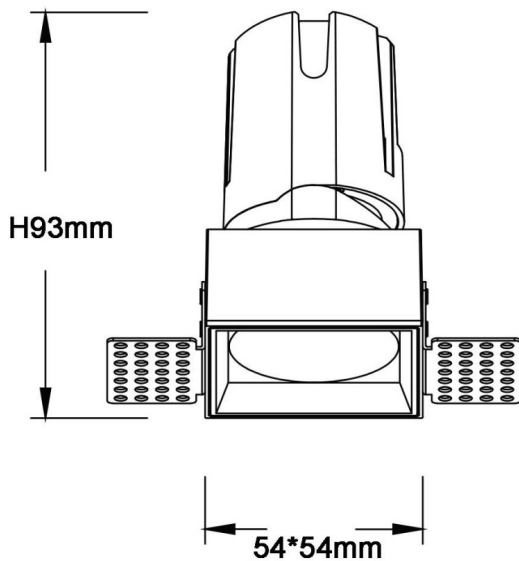

ZENITH IP65S Trimless

Lavov downlight from the family ZENITH IP65S Trimless with a power of 10W and a 12 degrees beam angle. CCT 3000K. Black color. With a total lumen output of 800lm and a luminous efficacy of 80lm/W. Made in Die Cast Aluminum. IP65degree of protection. Class II isolation. ON/OFFdriver. UGR19. CRI90.

Dimensions

Product dimensions (mm) **54*54*93mm**

Scheme

Item code	86.D087.0311.02
Product type	Indoor
Category	Downlights
Family	ZENITH
Subfamily	ZENITH IP65S Trimless
Pictograms	

Product	
Real power (W)	10
Real luminous flux (Lm)	800
Luminous efficiency (Lm/W)	80
Beam angle (°)	12
Life time (h)	50000 h L80B10
IP	65
Electrical class insulation	Clas II
Colour	Black
U. G. R	19
Control gear included	Yes
Control gear	ON/OFF
Flicker Free	Yes
Light source	LED
Type of LED	COB
Colour temperature (K)	3000
Colour consistency (SDCM)	SDCM3
CRI	90