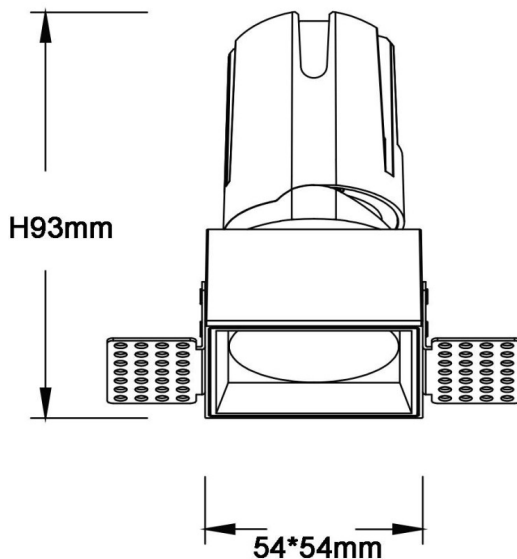

ZENITH IP65S Trimless

Lavov downlight from the family ZENITH IP65S Trimless with a power of 10W and a 12 degrees beam angle. CCT 3000K. Black color. With a total lumen output of 800lm and a luminous efficacy of 80lm/W. Made in Die Cast Aluminum. IP65 degree of protection. Class II isolation. ON/OFF driver. UGR19. CRI90.

Dimensions

Product dimensions (mm) **54*54*93mm**

Scheme

Item code	86.D087.0311.02
Product type	Indoor
Category	Downlights
Family	ZENITH
Subfamily	ZENITH IP65S Trimless
Pictograms	

Product	
Real power (W)	10
Real luminous flux (Lm)	800
Luminous efficiency (Lm/W)	80
Beam angle (º)	12
Life time (h)	50000 h L80B10
IP	65
Electrical class insulation	Clas II
Colour	Black
U. G. R	19
Control gear included	Yes
Control gear	ON/OFF
Flicker Free	Yes
Light source	LED
Type of LED	COB
Colour temperature (K)	3000
Colour consistency (SDCM)	SDCM<3
CRI	90