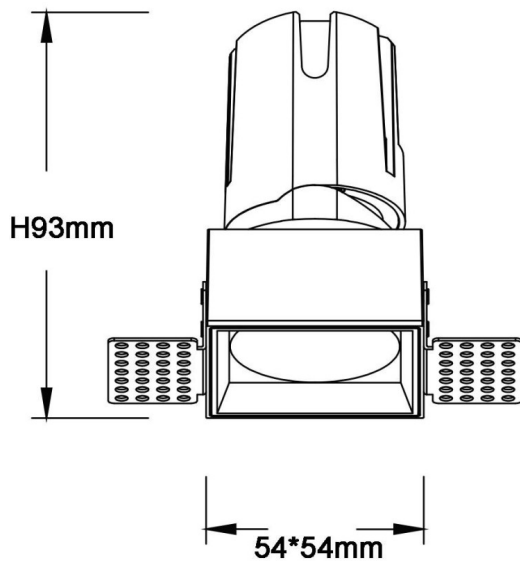

### ZENITH IP65S Trimless

Lavov downlight from the family ZENITH IP65S Trimless with a power of 10W and a 24 degrees beam angle. CCT 3000K. White color. With a total lumen output of 800lm and a luminous efficacy of 80lm/W. Made in Die Cast Aluminum. IP65degree of protection. Class II isolation. ON/OFFdriver. UGR19. CRI90.

#### Dimensions

Product dimensions (mm) **54\*54\*93mm**

#### Photometry

Item code	<b>86.D087.0321.01</b>
Product type	<b>Indoor</b>
Category	<b>Downlights</b>
Family	<b>ZENITH</b>
Subfamily	<b>ZENITH IP65S Trimless</b>
Pictograms	

<b>Product</b>	
Real power (W)	<b>10</b>
Real luminous flux (Lm)	<b>800</b>
Luminous efficiency (Lm/W)	<b>80</b>
Beam angle (°)	<b>24</b>
Life time (h)	<b>50000 h L80B10</b>
IP	<b>65</b>
Electrical class insulation	<b>Clas II</b>
Colour	<b>White</b>
U. G. R	<b>19</b>
Control gear included	<b>Yes</b>
Control gear	<b>ON/OFF</b>
Flicker Free	<b>Yes</b>
Light source	<b>LED</b>
Type of LED	<b>COB</b>
Colour temperature (K)	<b>3000</b>
Colour consistency (SDCM)	<b>SDCM3</b>
CRI	<b>90</b>