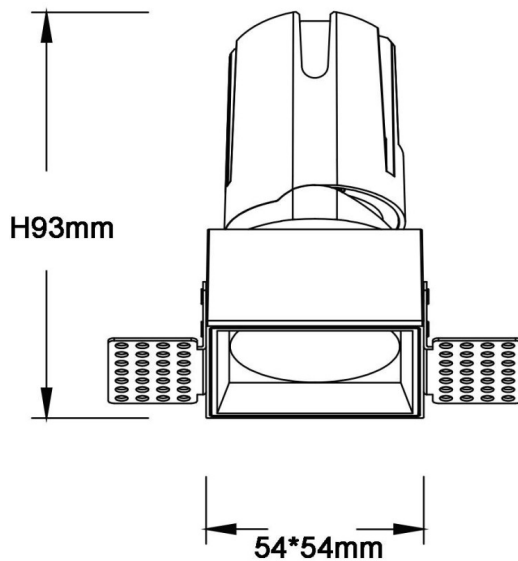

ZENITH IP65S Trimless

Lavov downlight from the family ZENITH IP65S Trimless with a power of 10W and a 24 degrees beam angle. CCT 3000K. Black color. With a total lumen output of 800lm and a luminous efficacy of 80lm/W. Made in Die Cast Aluminum. IP65degree of protection. Class II isolation. ON/OFFdriver. UGR19. CRI90.

Dimensions

Product dimensions (mm) **54*54*93mm**

Scheme

Photometry

Item code	86.D087.0321.02
Product type	Indoor
Category	Downlights
Family	ZENITH
Subfamily	ZENITH IP65S Trimless
Pictograms	

Product	
Real power (W)	10
Real luminous flux (Lm)	800
Luminous efficiency (Lm/W)	80
Beam angle (°)	24
Life time (h)	50000 h L80B10
IP	65
Electrical class insulation	Clas II
Colour	Black
U. G. R	19
Control gear included	Yes
Control gear	ON/OFF
Flicker Free	Yes
Light source	LED
Type of LED	COB
Colour temperature (K)	3000
Colour consistency (SDCM)	SDCM<3
CRI	90