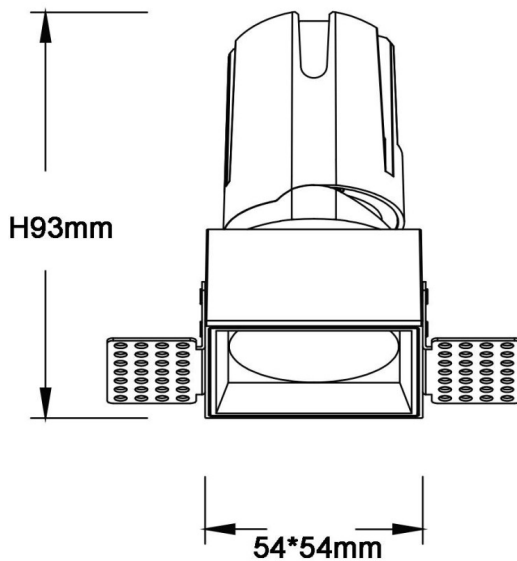

ZENITH IP65S Trimless

Lavov downlight from the family ZENITH IP65S Trimless with a power of 10W and a 60 degrees beam angle. CCT 3000K. Black color. With a total lumen output of 800lm and a luminous efficacy of 80lm/W. Made in Die Cast Aluminum. IP65degree of protection. Class II isolation. ON/OFFdriver. UGR19. CRI90.

Dimensions	
Product dimensions (mm)	54*54*93mm

Scheme

Item code	86.D087.0341.02
Product type	Indoor
Category	Downlights
Family	ZENITH
Subfamily	ZENITH IP65S Trimless
Pictograms	

Product	
Real power (W)	10
Real luminous flux (Lm)	800
Luminous efficiency (Lm/W)	80
Beam angle (°)	60
Life time (h)	50000 h L80B10
IP	65
Electrical class insulation	Clas II
Colour	Black
U. G. R	19
Control gear included	Yes
Control gear	ON/OFF
Flicker Free	Yes
Light source	LED
Type of LED	COB
Colour temperature (K)	3000
Colour consistency (SDCM)	SDCM3
CRI	90